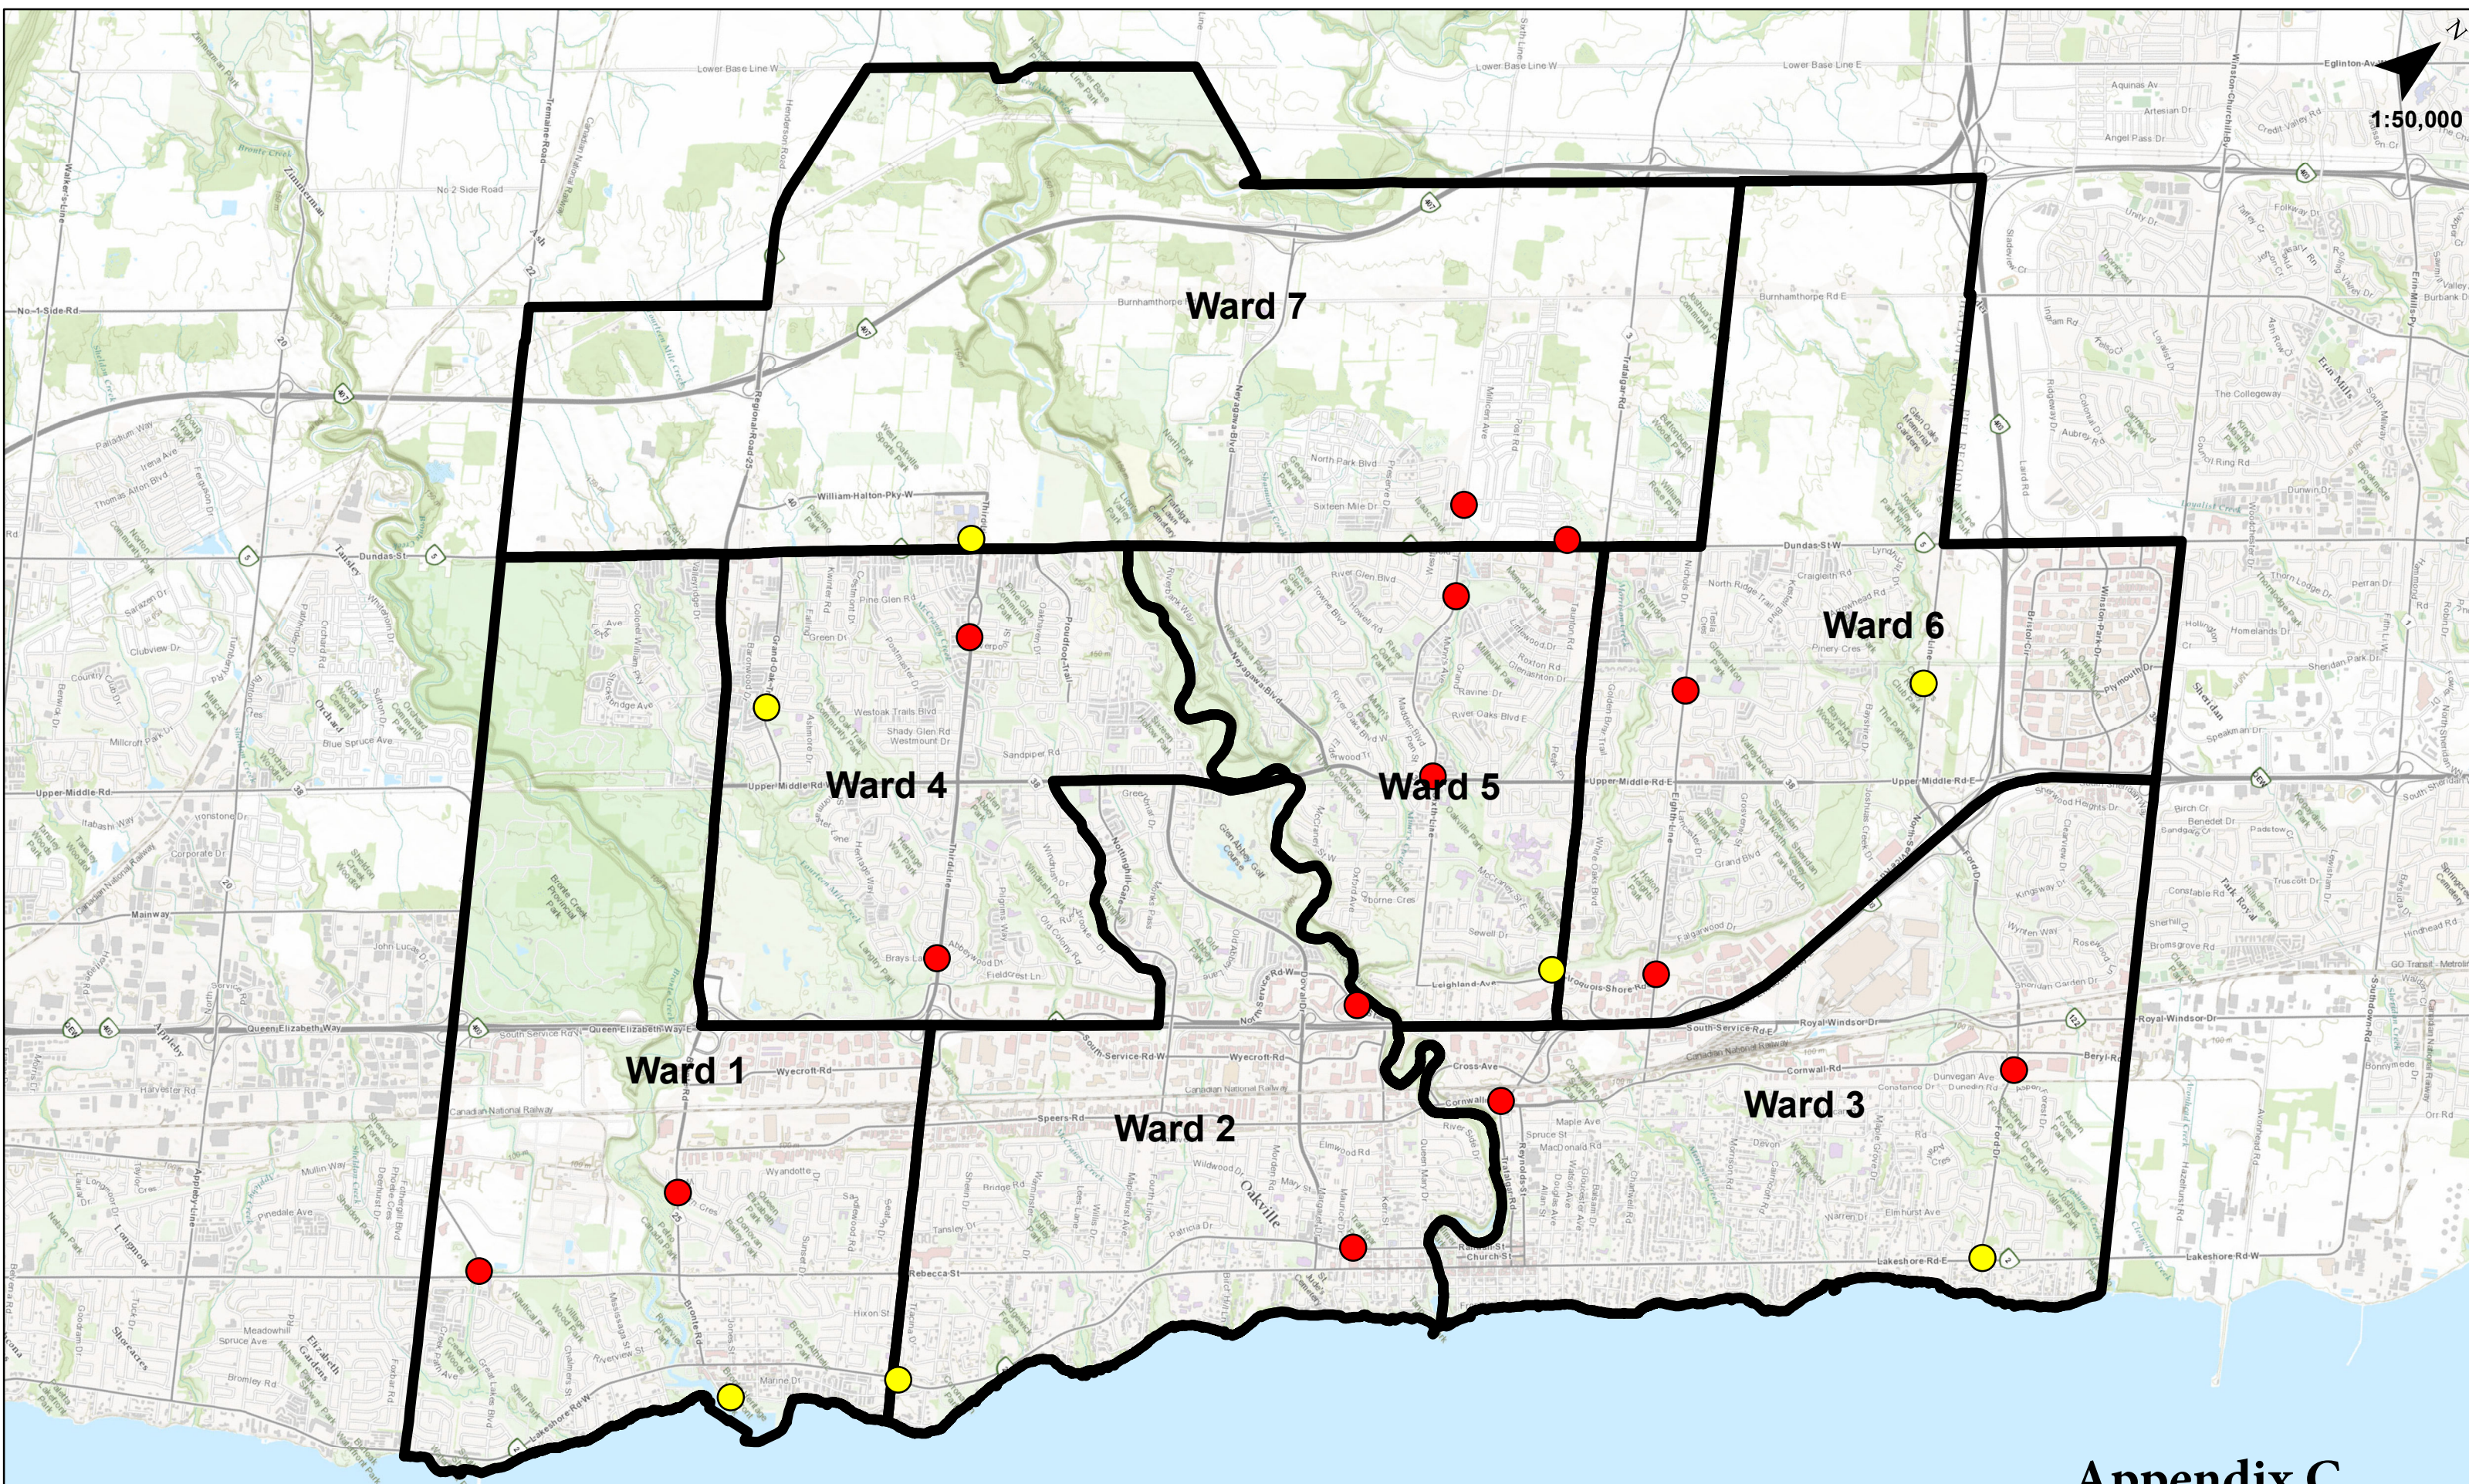

1:50,000

Appendix C

Sources: Esri, HERE, Garmin, Intermap, increment P C
Esri China (Hong Kong), swisstopo, © OpenStreetMa

- Community Mobile Sign
- ▭ Ward Boundary
- Proposed New Sign Locations