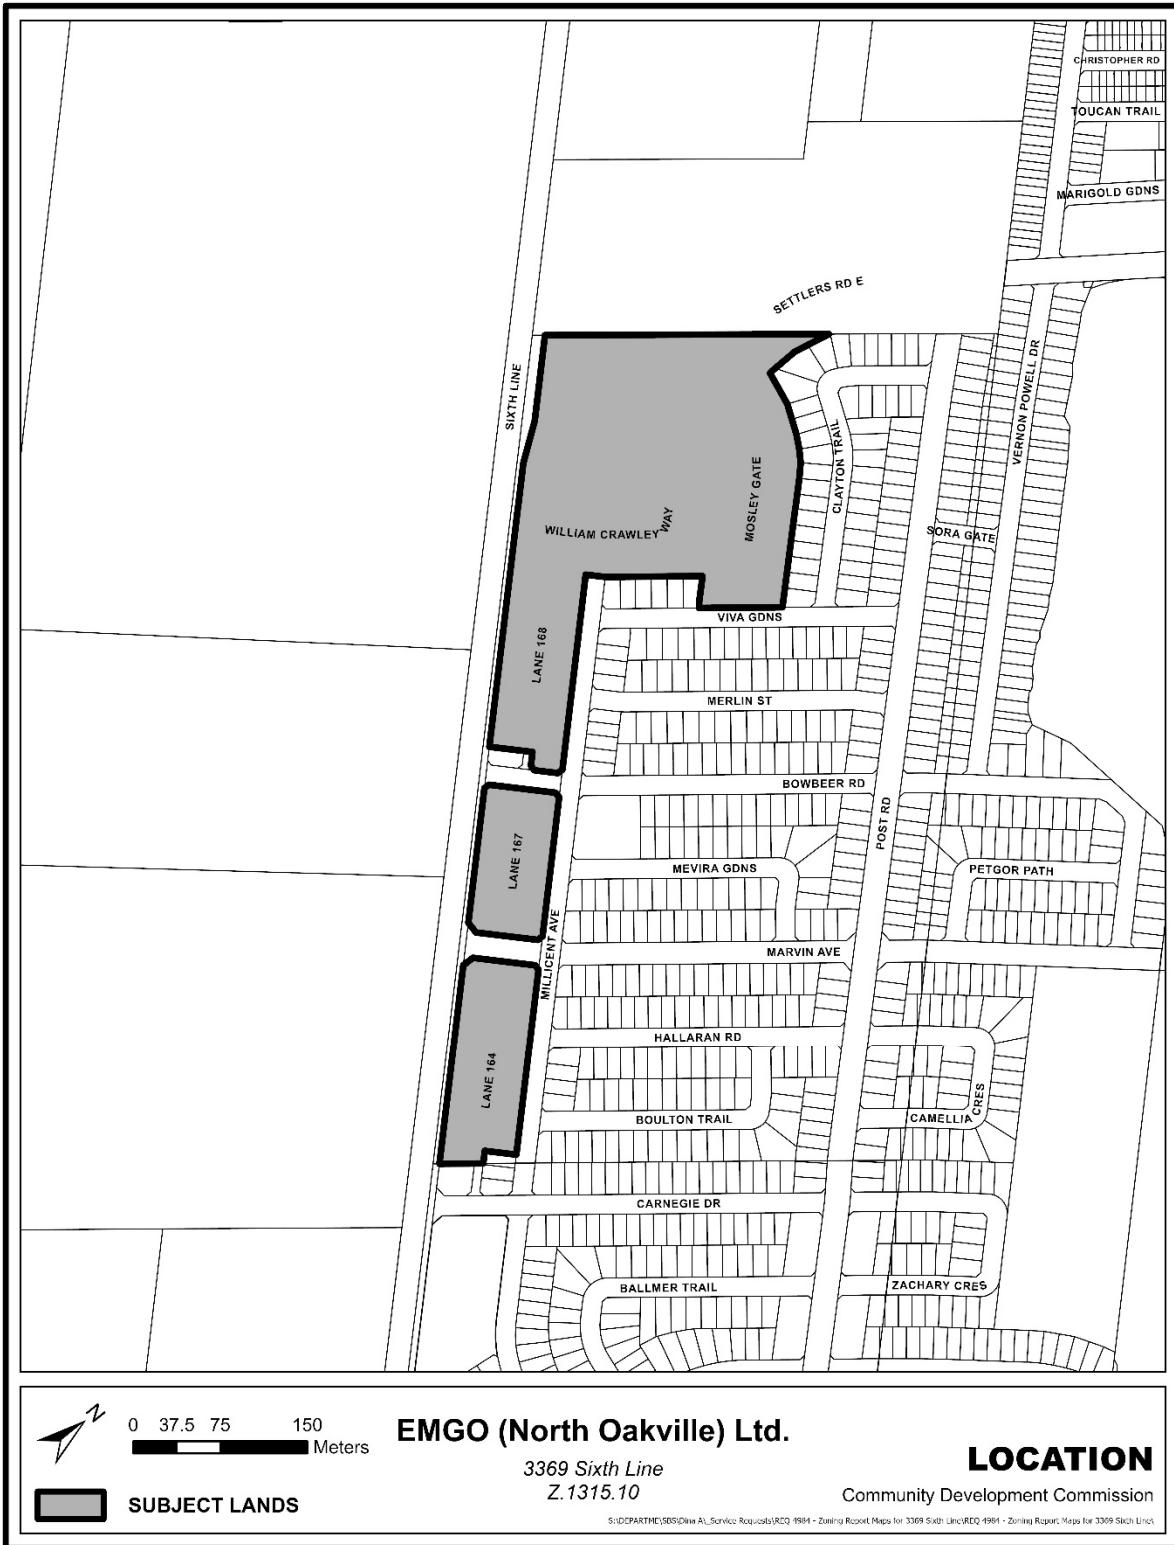

Appendix "A" – Location Map

EMGO (North Oakville) Ltd.

3369 Sixth Line
Z.1315.10

LOCATION

Community Development Commission