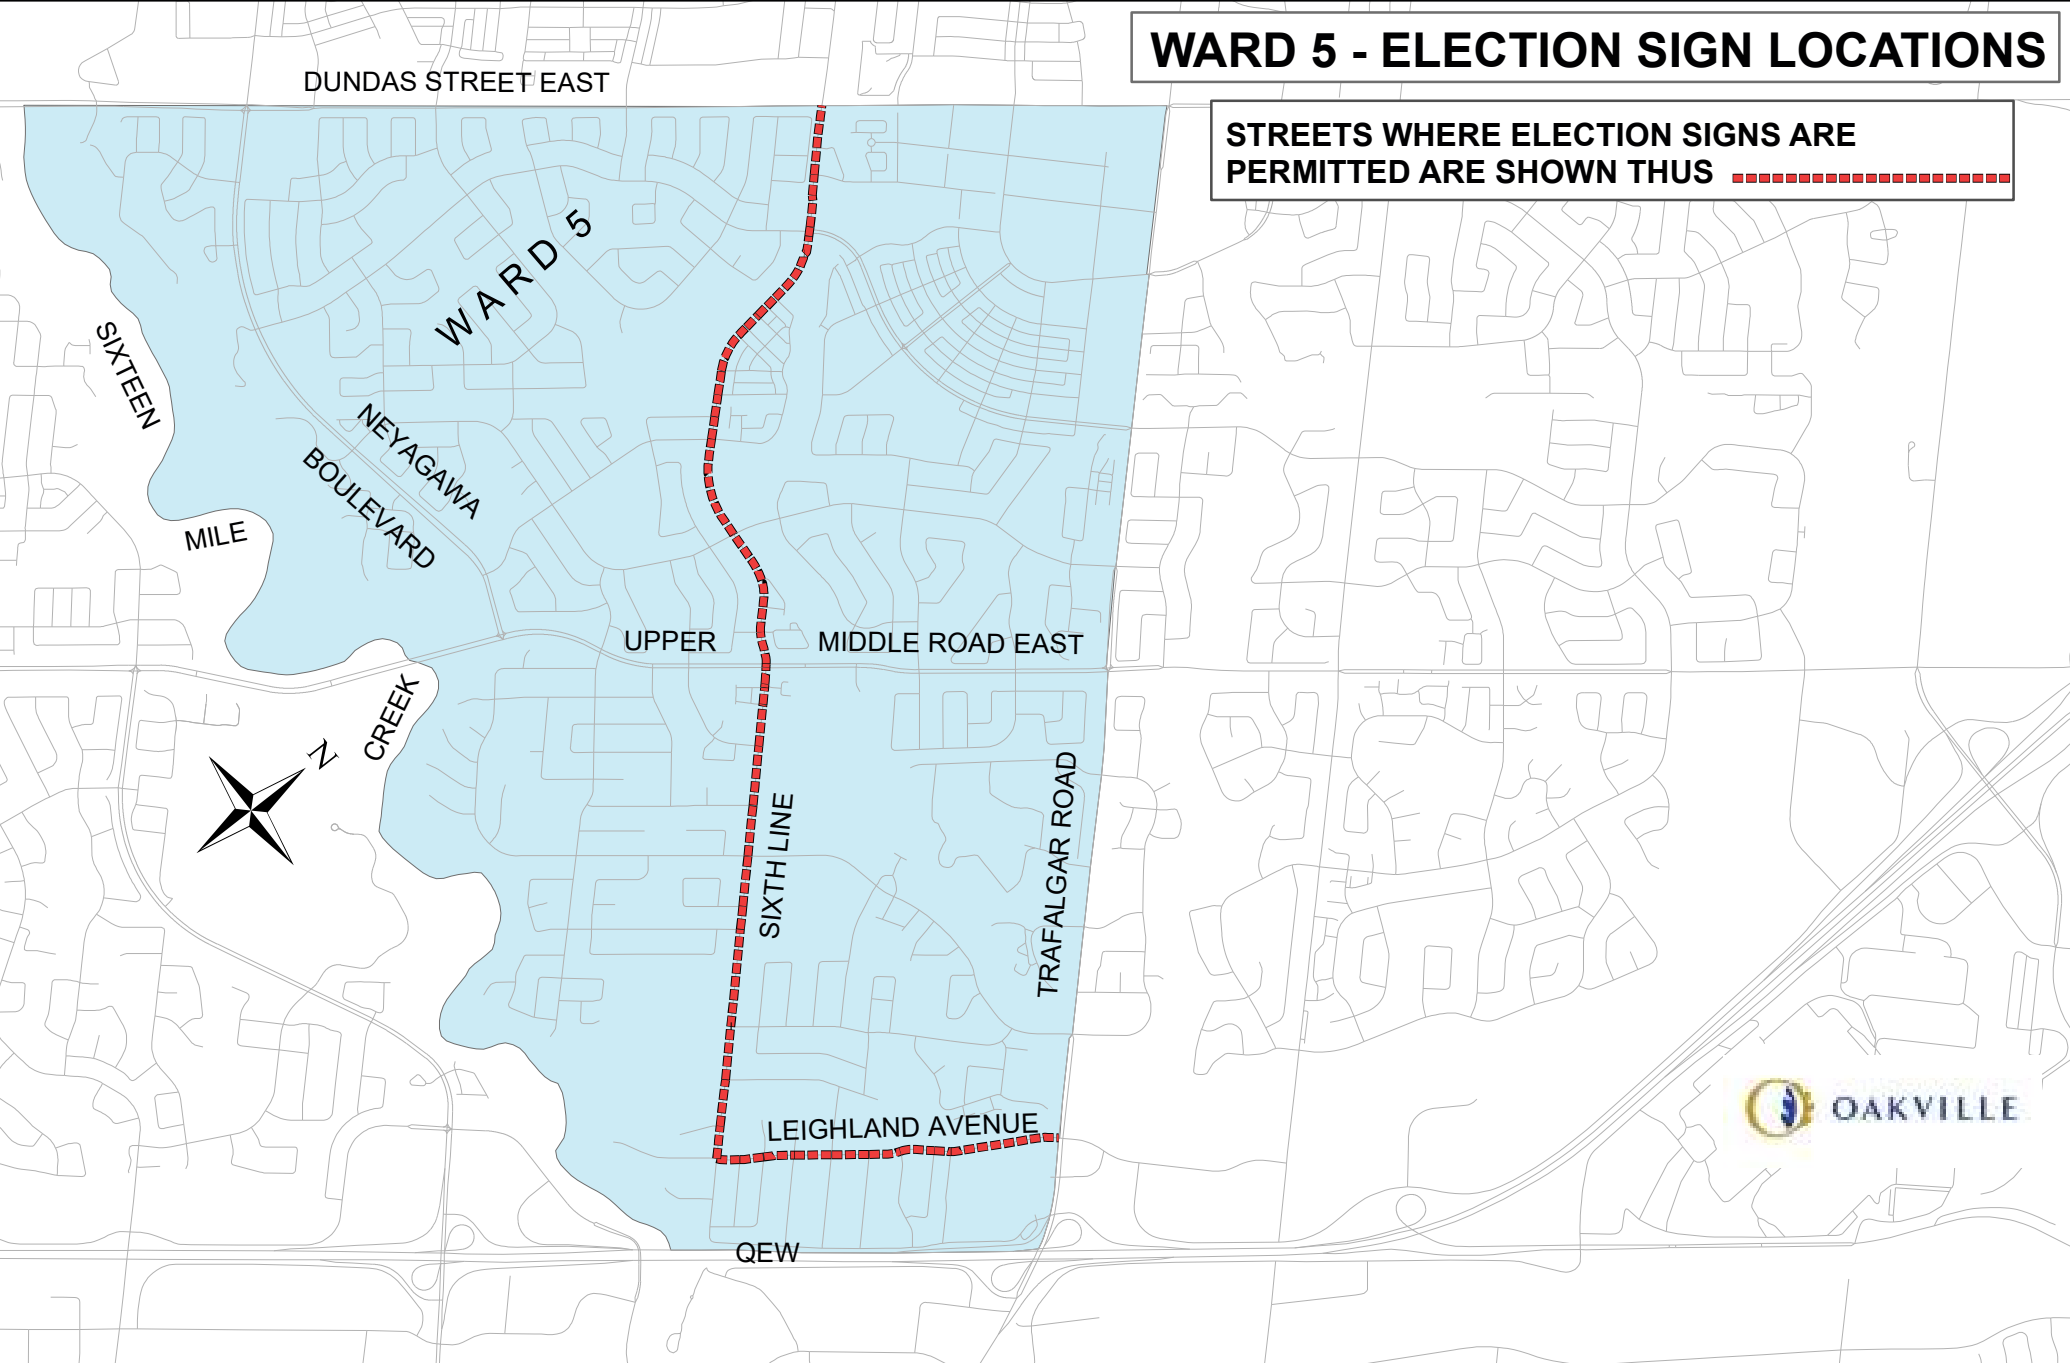

REBECCA STREET

REBECCA STREET

ROAD WEST

LAKESHORE

LAKE ONTARIO

DATE: September 2024

WARD 2 - ELECTION SIGN LOCATIONS

STREET NAME	FROM STREET	TO STREET
THIRD LINE	LAKESHORE ROAD WEST	QEW (NORTH LIMIT OF WARD 2)
FOURTH LINE	SPEERS ROAD	QEW
		UPPER MIDDLE ROAD WEST (NORTH LIMIT OF WARD 2)
NOTTINGHILL GATE	QEW	
DORVAL DRIVE	LAKESHORE ROAD WEST	SPEERS ROAD
KERR STREET	SPEERS ROAD	QEW (EXIT 117 WB OFF-RAMP)
NORTH SERVICE ROAD WEST	NOTTINGHILL GATE	QEW (EXIT 117 WB OFF-RAMP)
SOUTH SERVICE ROAD WEST	THIRD LINE	FOURTH LINE
WYECROFT ROAD	FOURTH LINE	KERR STREET
		SIXTEEN MILE CREEK (EAST LIMIT OF WARD 2)
SPEERS ROAD	THIRD LINE	SIXTEEN MILE CREEK (EAST LIMIT OF WARD 2)
REBECCA STREET	THIRD LINE	SIXTEEN MILE CREEK (EAST LIMIT OF WARD 2)
LAKESHORE ROAD WEST	THIRD LINE	SIXTEEN MILE CREEK (EAST LIMIT OF WARD 2)

DATE: September 2024

LAKE ONTARIO

WARD 4 - ELECTION SIGN LOCATIONS

STREETS WHERE ELECTION SIGNS ARE PERMITTED ARE SHOWN THUS.....

STREET NAME	FROM STREET	TO STREET
THIRD LINE	QEW (SOUTH LIMIT OF WARD 4)	DUNDAS STREET WEST
FOURTH LINE	QEW (SOUTH LIMIT OF WARD 4)	WESTOAK TRAILS BOULEVARD
WESTOAK TRAILS BOULEVARD	FOURTH LINE	PROUDFOOT TRAIL
PROUDFOOT TRAIL	WESTOAK TRAILS BOULEVARD	DUNDAS STREET WEST
		TAPLOW CREEK TRAIL
NORTH SERVICE ROAD WEST	BRONTE ROAD	EAST LIMIT OF WARD 4

DATE: April 2022

WARD 5 - ELECTION SIGN LOCATIONS

STREETS WHERE ELECTION SIGNS ARE PERMITTED ARE SHOWN THUS 

STREET NAME	FROM STREET	TO STREET
SIXTH LINE	LEIGHLAND AVENUE	DUNDAS STREET (NORTH LIMIT OF WARD 5)
LEIGHLAND AVENUE	SIXTH LINE	TRAFALGAR ROAD (EAST LIMIT OF WARD 5)