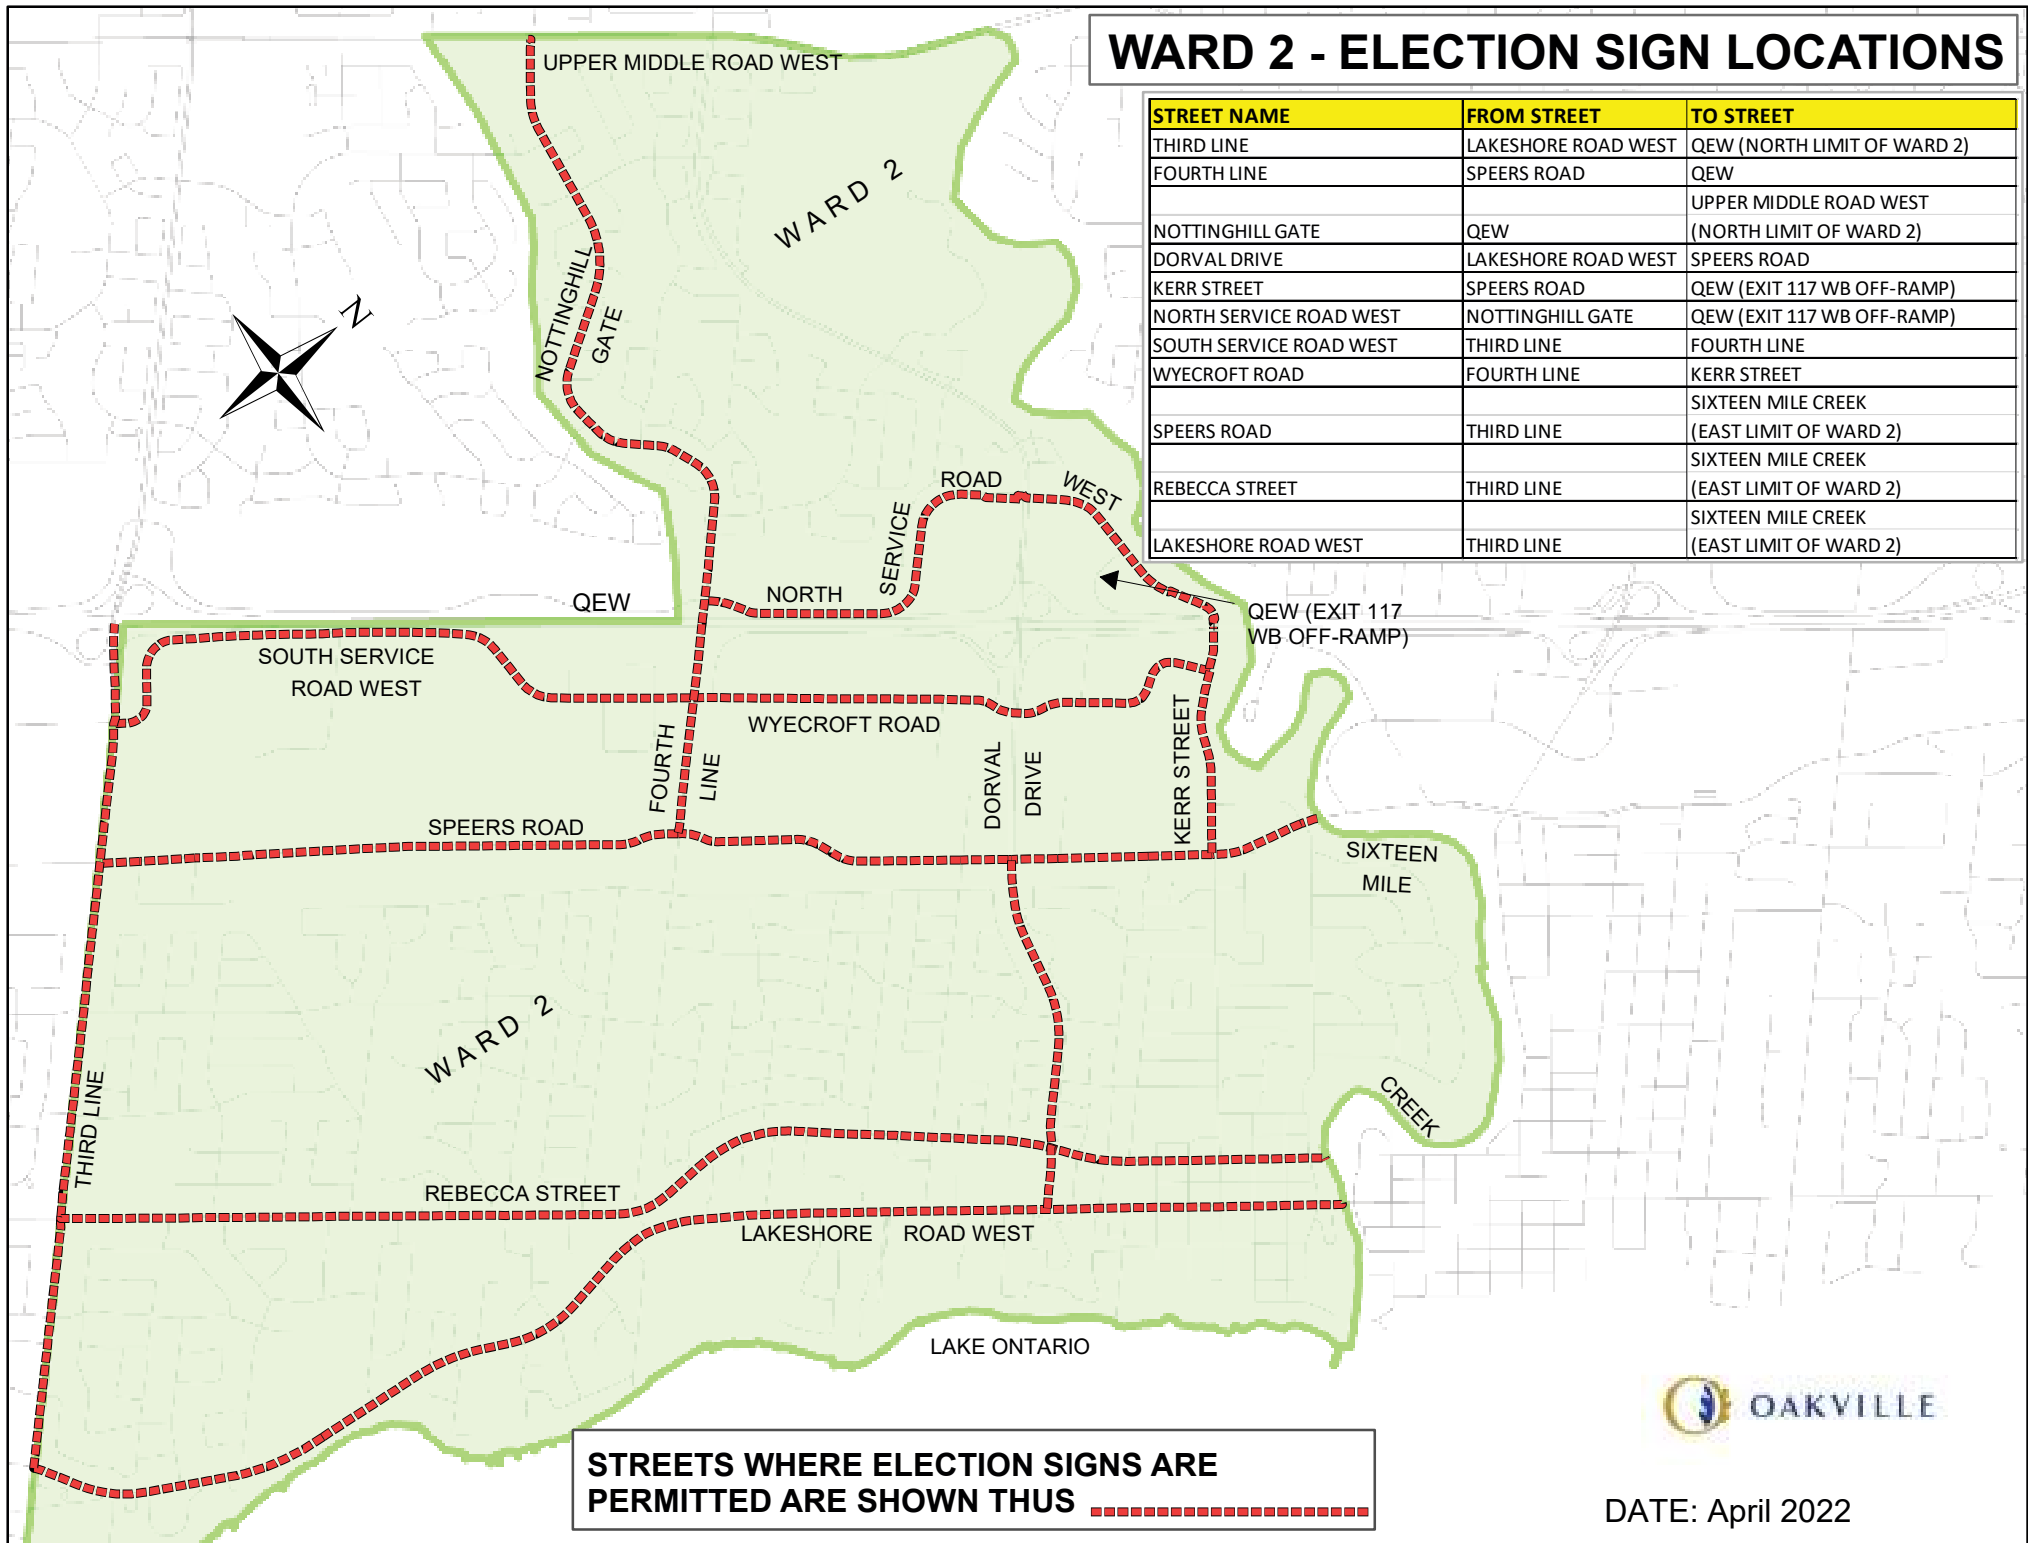

REBECCA STREET

REBECCA STREET

ROAD WEST

LAKESHORE

LAKE ONTARIO

DATE: September 2024

WARD 2 - ELECTION SIGN LOCATIONS

STREET NAME	FROM STREET	TO STREET
THIRD LINE	LAKESHORE ROAD WEST	QEW (NORTH LIMIT OF WARD 2)
FOURTH LINE	SPEERS ROAD	QEW
		UPPER MIDDLE ROAD WEST (NORTH LIMIT OF WARD 2)
NOTTINGHILL GATE	QEW	
DORVAL DRIVE	LAKESHORE ROAD WEST	SPEERS ROAD
KERR STREET	SPEERS ROAD	QEW (EXIT 117 WB OFF-RAMP)
NORTH SERVICE ROAD WEST	NOTTINGHILL GATE	QEW (EXIT 117 WB OFF-RAMP)
SOUTH SERVICE ROAD WEST	THIRD LINE	FOURTH LINE
WYECROFT ROAD	FOURTH LINE	KERR STREET
		SIXTEEN MILE CREEK (EAST LIMIT OF WARD 2)
SPEERS ROAD	THIRD LINE	SIXTEEN MILE CREEK (EAST LIMIT OF WARD 2)
REBECCA STREET	THIRD LINE	SIXTEEN MILE CREEK (EAST LIMIT OF WARD 2)
LAKESHORE ROAD WEST	THIRD LINE	SIXTEEN MILE CREEK (EAST LIMIT OF WARD 2)

STREETS WHERE ELECTION SIGNS ARE PERMITTED ARE SHOWN THUS - - - - -

DATE: April 2022

WARD 3 - ELECTION SIGN LOCATIONS

STREETS WHERE ELECTION SIGNS ARE PERMITTED ARE SHOWN THUS 

STREET NAME	FROM STREET	TO STREET
FORD DRIVE	LAKESHORE ROAD EAST	CORNWALL ROAD
CHARTWELL ROAD	CORNWALL ROAD	SOUTH SERVICE ROAD EAST
REYNOLDS STREET	LAKESHORE ROAD EAST	CORNWALL ROAD
TRAFALGAR ROAD	LAKESHORE ROAD EAST	CORNWALL ROAD
NAVY STREET	LAKESHORE ROAD EAST	RANDALL STREET
LAKESHORE ROAD EAST	SIXTEEN MILE CREEK (WEST LIMIT OF WARD 3)	WINSTON CHURCHILL BOULEVARD
RANDALL STREET	SIXTEEN MILE CREEK (WEST LIMIT OF WARD 3)	REYNOLDS STREET
CORNWALL ROAD	SIXTEEN MILE CREEK (WEST LIMIT OF WARD 3)	WINSTON CHURCHILL BOULEVARD
CROSS AVENUE	CORNWALL ROAD	TRAFALGAR ROAD
ROYAL WINDSOR DRIVE	QEW (NORTH LIMIT OF WARD 3)	WINSTON CHURCHILL BOULEVARD
SHERIDAN GARDEN DRIVE	FORD DRIVE	WINSTON CHURCHILL BOULEVARD