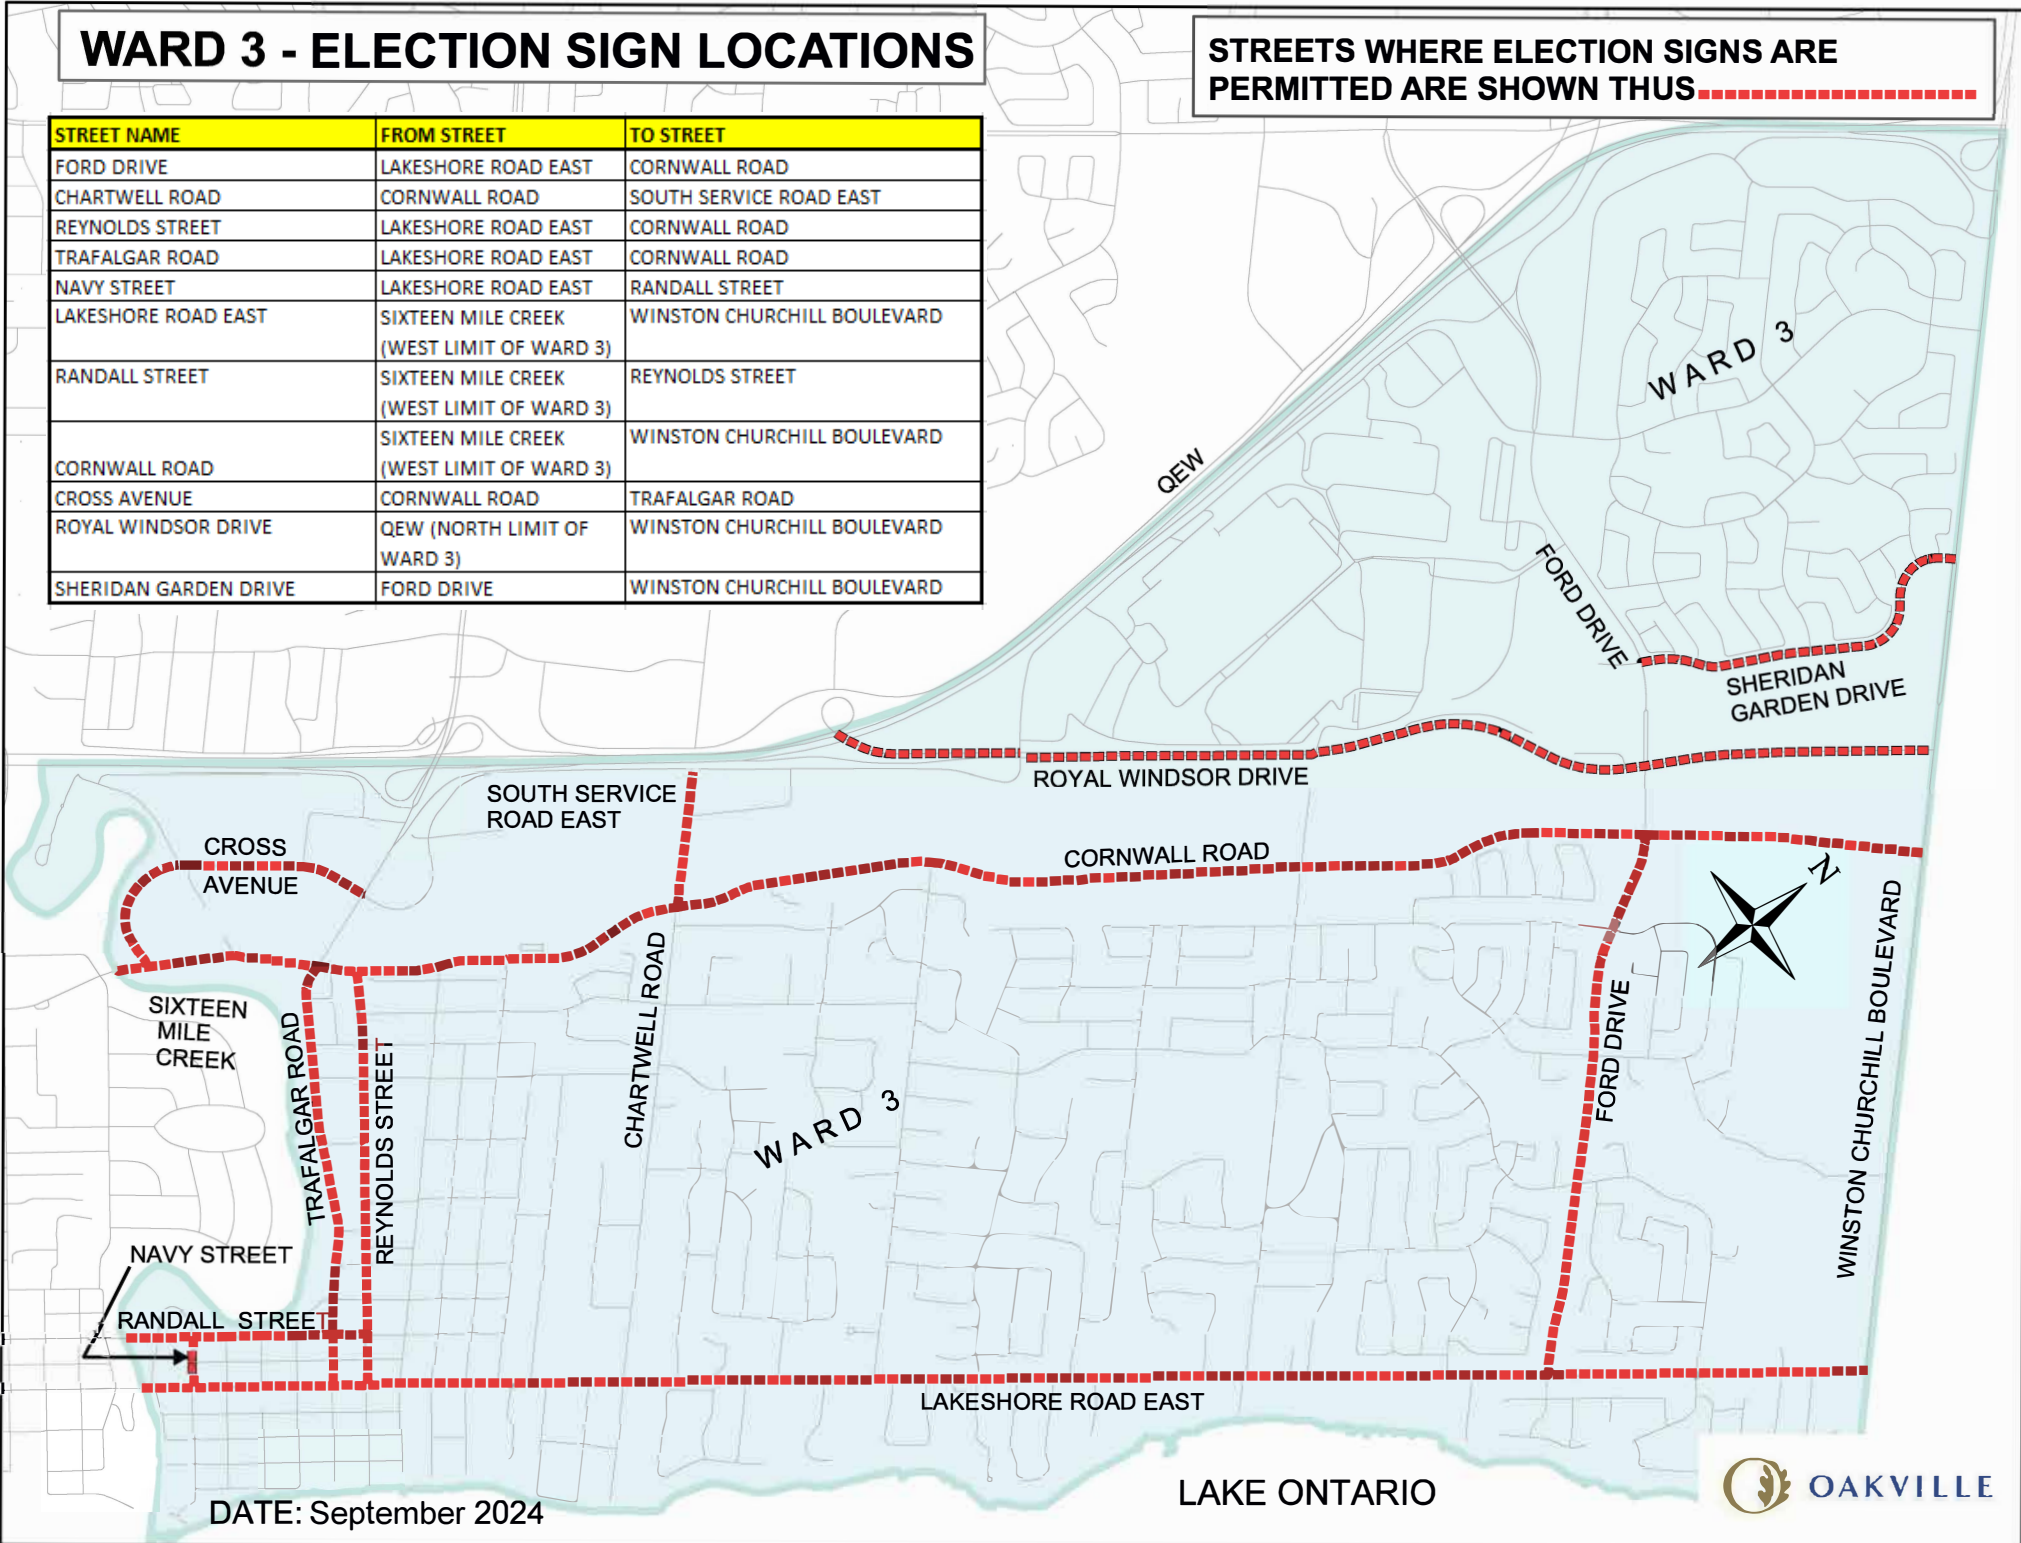

STREETS WHERE ELECTION SIGNS ARE PERMITTED ARE SHOWN THUS - - - - -

DATE: April 2022

WARD 3 - ELECTION SIGN LOCATIONS

STREETS WHERE ELECTION SIGNS ARE PERMITTED ARE SHOWN THUS 

STREET NAME	FROM STREET	TO STREET
FORD DRIVE	LAKESHORE ROAD EAST	CORNWALL ROAD
CHARTWELL ROAD	CORNWALL ROAD	SOUTH SERVICE ROAD EAST
REYNOLDS STREET	LAKESHORE ROAD EAST	CORNWALL ROAD
TRAFALGAR ROAD	LAKESHORE ROAD EAST	CORNWALL ROAD
NAVY STREET	LAKESHORE ROAD EAST	RANDALL STREET
LAKESHORE ROAD EAST	SIXTEEN MILE CREEK (WEST LIMIT OF WARD 3)	WINSTON CHURCHILL BOULEVARD
RANDALL STREET	SIXTEEN MILE CREEK (WEST LIMIT OF WARD 3)	REYNOLDS STREET
CORNWALL ROAD	SIXTEEN MILE CREEK (WEST LIMIT OF WARD 3)	WINSTON CHURCHILL BOULEVARD
CROSS AVENUE	CORNWALL ROAD	TRAFALGAR ROAD
ROYAL WINDSOR DRIVE	QEW (NORTH LIMIT OF WARD 3)	WINSTON CHURCHILL BOULEVARD
SHERIDAN GARDEN DRIVE	FORD DRIVE	WINSTON CHURCHILL BOULEVARD

DATE: September 2024

LAKE ONTARIO

WARD 4 - ELECTION SIGN LOCATIONS

STREETS WHERE ELECTION SIGNS ARE PERMITTED ARE SHOWN THUS.....

STREET NAME	FROM STREET	TO STREET
THIRD LINE	QEW (SOUTH LIMIT OF WARD 4)	DUNDAS STREET WEST
FOURTH LINE	QEW (SOUTH LIMIT OF WARD 4)	WESTOAK TRAILS BOULEVARD
WESTOAK TRAILS BOULEVARD	FOURTH LINE	PROUDFOOT TRAIL
PROUDFOOT TRAIL	WESTOAK TRAILS BOULEVARD	DUNDAS STREET WEST
		TAPLOW CREEK TRAIL
NORTH SERVICE ROAD WEST	BRONTE ROAD	EAST LIMIT OF WARD 4