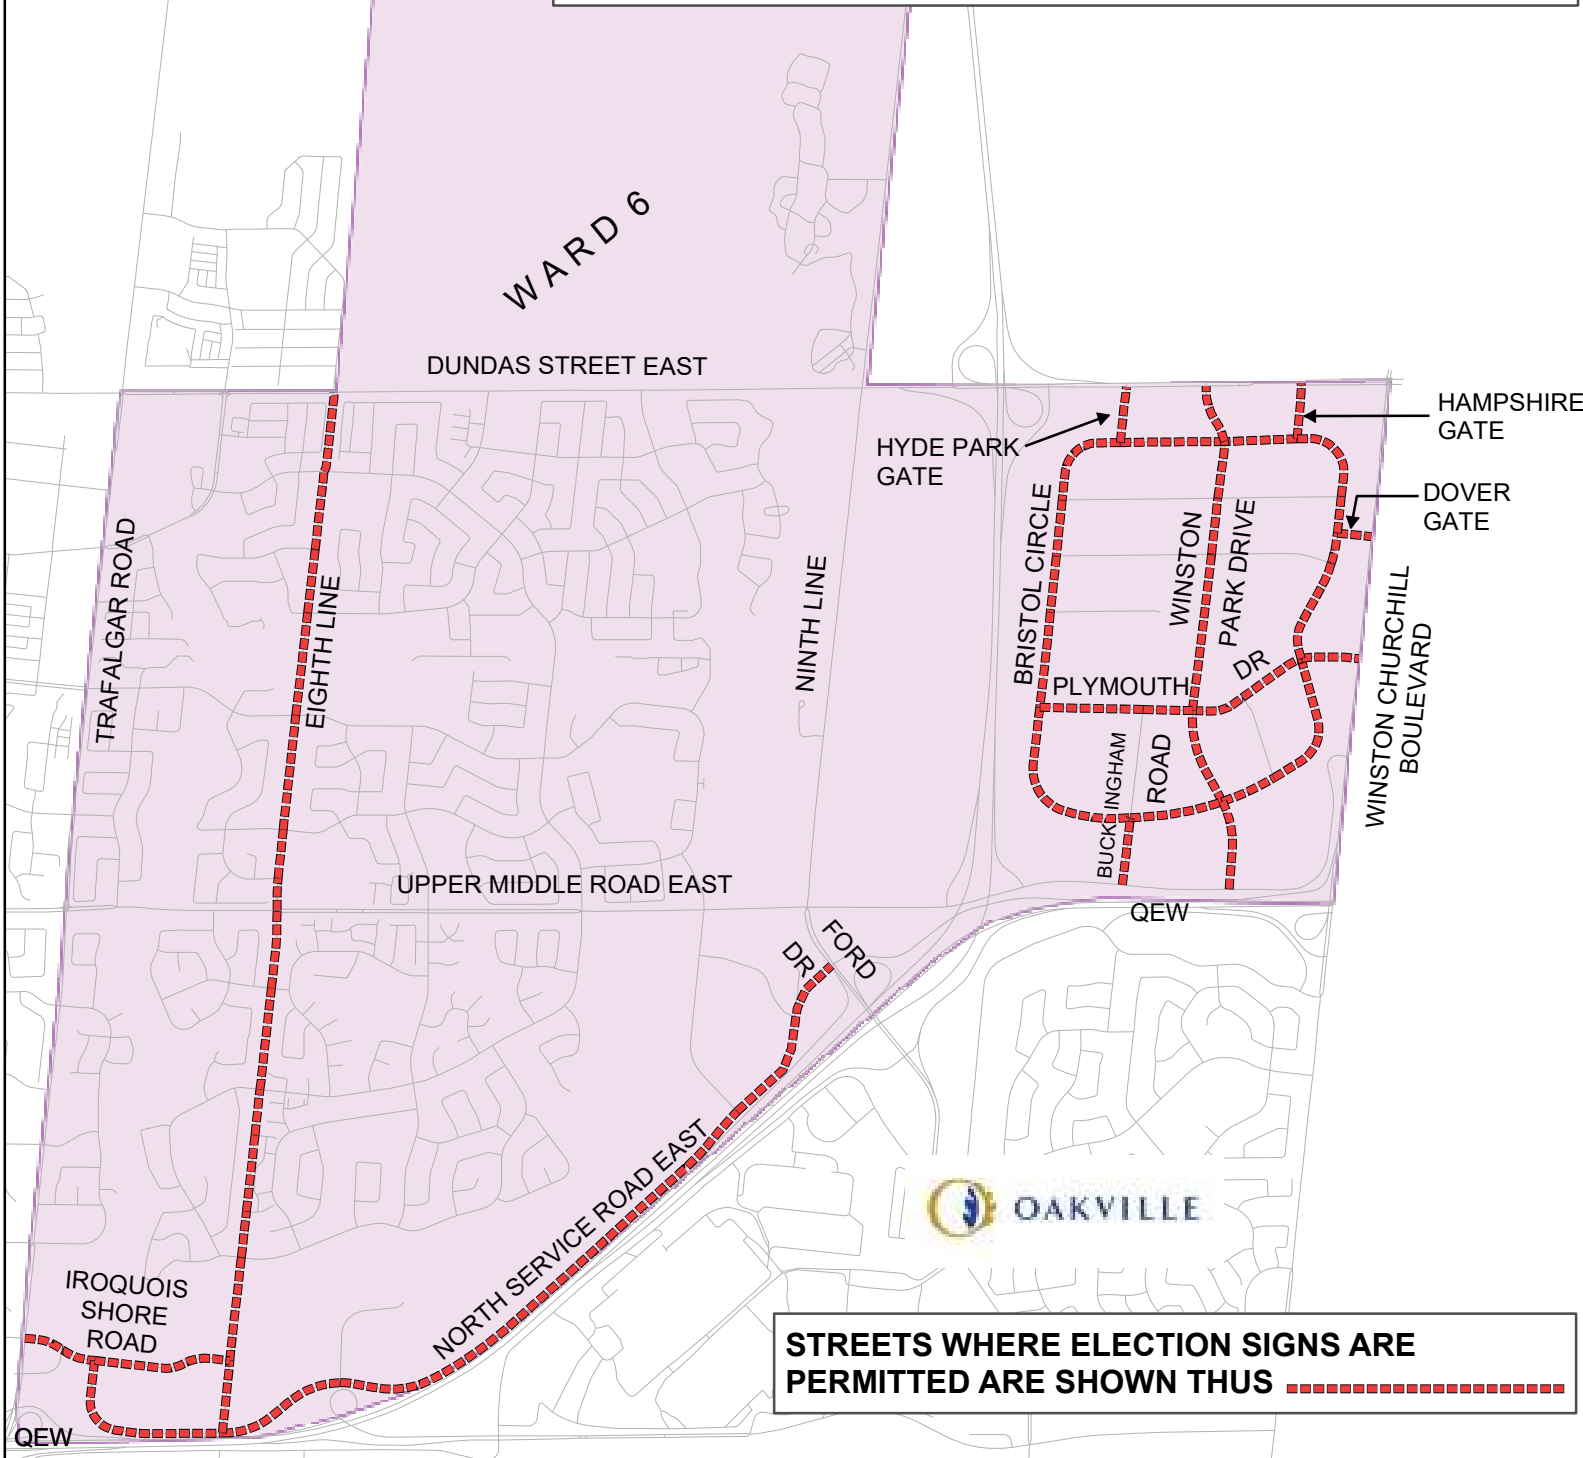

DATE: September 2024

LAKE ONTARIO

WARD 4 - ELECTION SIGN LOCATIONS

STREETS WHERE ELECTION SIGNS ARE PERMITTED ARE SHOWN THUS.....

STREET NAME	FROM STREET	TO STREET
THIRD LINE	QEW (SOUTH LIMIT OF WARD 4)	DUNDAS STREET WEST
FOURTH LINE	QEW (SOUTH LIMIT OF WARD 4)	WESTOAK TRAILS BOULEVARD
WESTOAK TRAILS BOULEVARD	FOURTH LINE	PROUDFOOT TRAIL
PROUDFOOT TRAIL	WESTOAK TRAILS BOULEVARD	DUNDAS STREET WEST
		TAPLOW CREEK TRAIL
NORTH SERVICE ROAD WEST	BRONTE ROAD	EAST LIMIT OF WARD 4

DATE: April 2022

WARD 5 - ELECTION SIGN LOCATIONS

STREETS WHERE ELECTION SIGNS ARE PERMITTED ARE SHOWN THUS 

STREET NAME	FROM STREET	TO STREET
SIXTH LINE	LEIGHLAND AVENUE	DUNDAS STREET (NORTH LIMIT OF WARD 5)
LEIGHLAND AVENUE	SIXTH LINE	TRAFALGAR ROAD (EAST LIMIT OF WARD 5)

DATE: April 2022

WARD 6 - ELECTION SIGN LOCATIONS

STREET NAME	FROM STREET	TO STREET
BRISTOL CIRCLE		ENTIRE STREET
WINSTON PARK DRIVE	UPPER MIDDLE ROAD EAST	DUNDAS STREET EAST
HYDE PARK GATE	BRISTOL CIRCLE	DUNDAS STREET EAST
HAMPSHIRE GATE	BRISTOL CIRCLE	DUNDAS STREET EAST
DOVER GATE	BRISTOL CIRCLE	WINSTON CHURCHILL BOULEVARD
BUCKINGHAM ROAD	UPPER MIDDLE ROAD EAST	BRISTOL CIRCLE
PLYMOUTH DRIVE	BRISTOL CIRCLE	WINSTON CHURCHILL BOULEVARD
IROQUOIS SHORE ROAD	TRAFALGAR ROAD	EIGHTH LINE
NORTH SERVICE ROAD EAST	IROQUOIS SHORE ROAD	JOSHUAS CREEK DRIVE
EIGHTH LINE	NORTH SERVICE ROAD EAST	DUNDAS STREET EAST