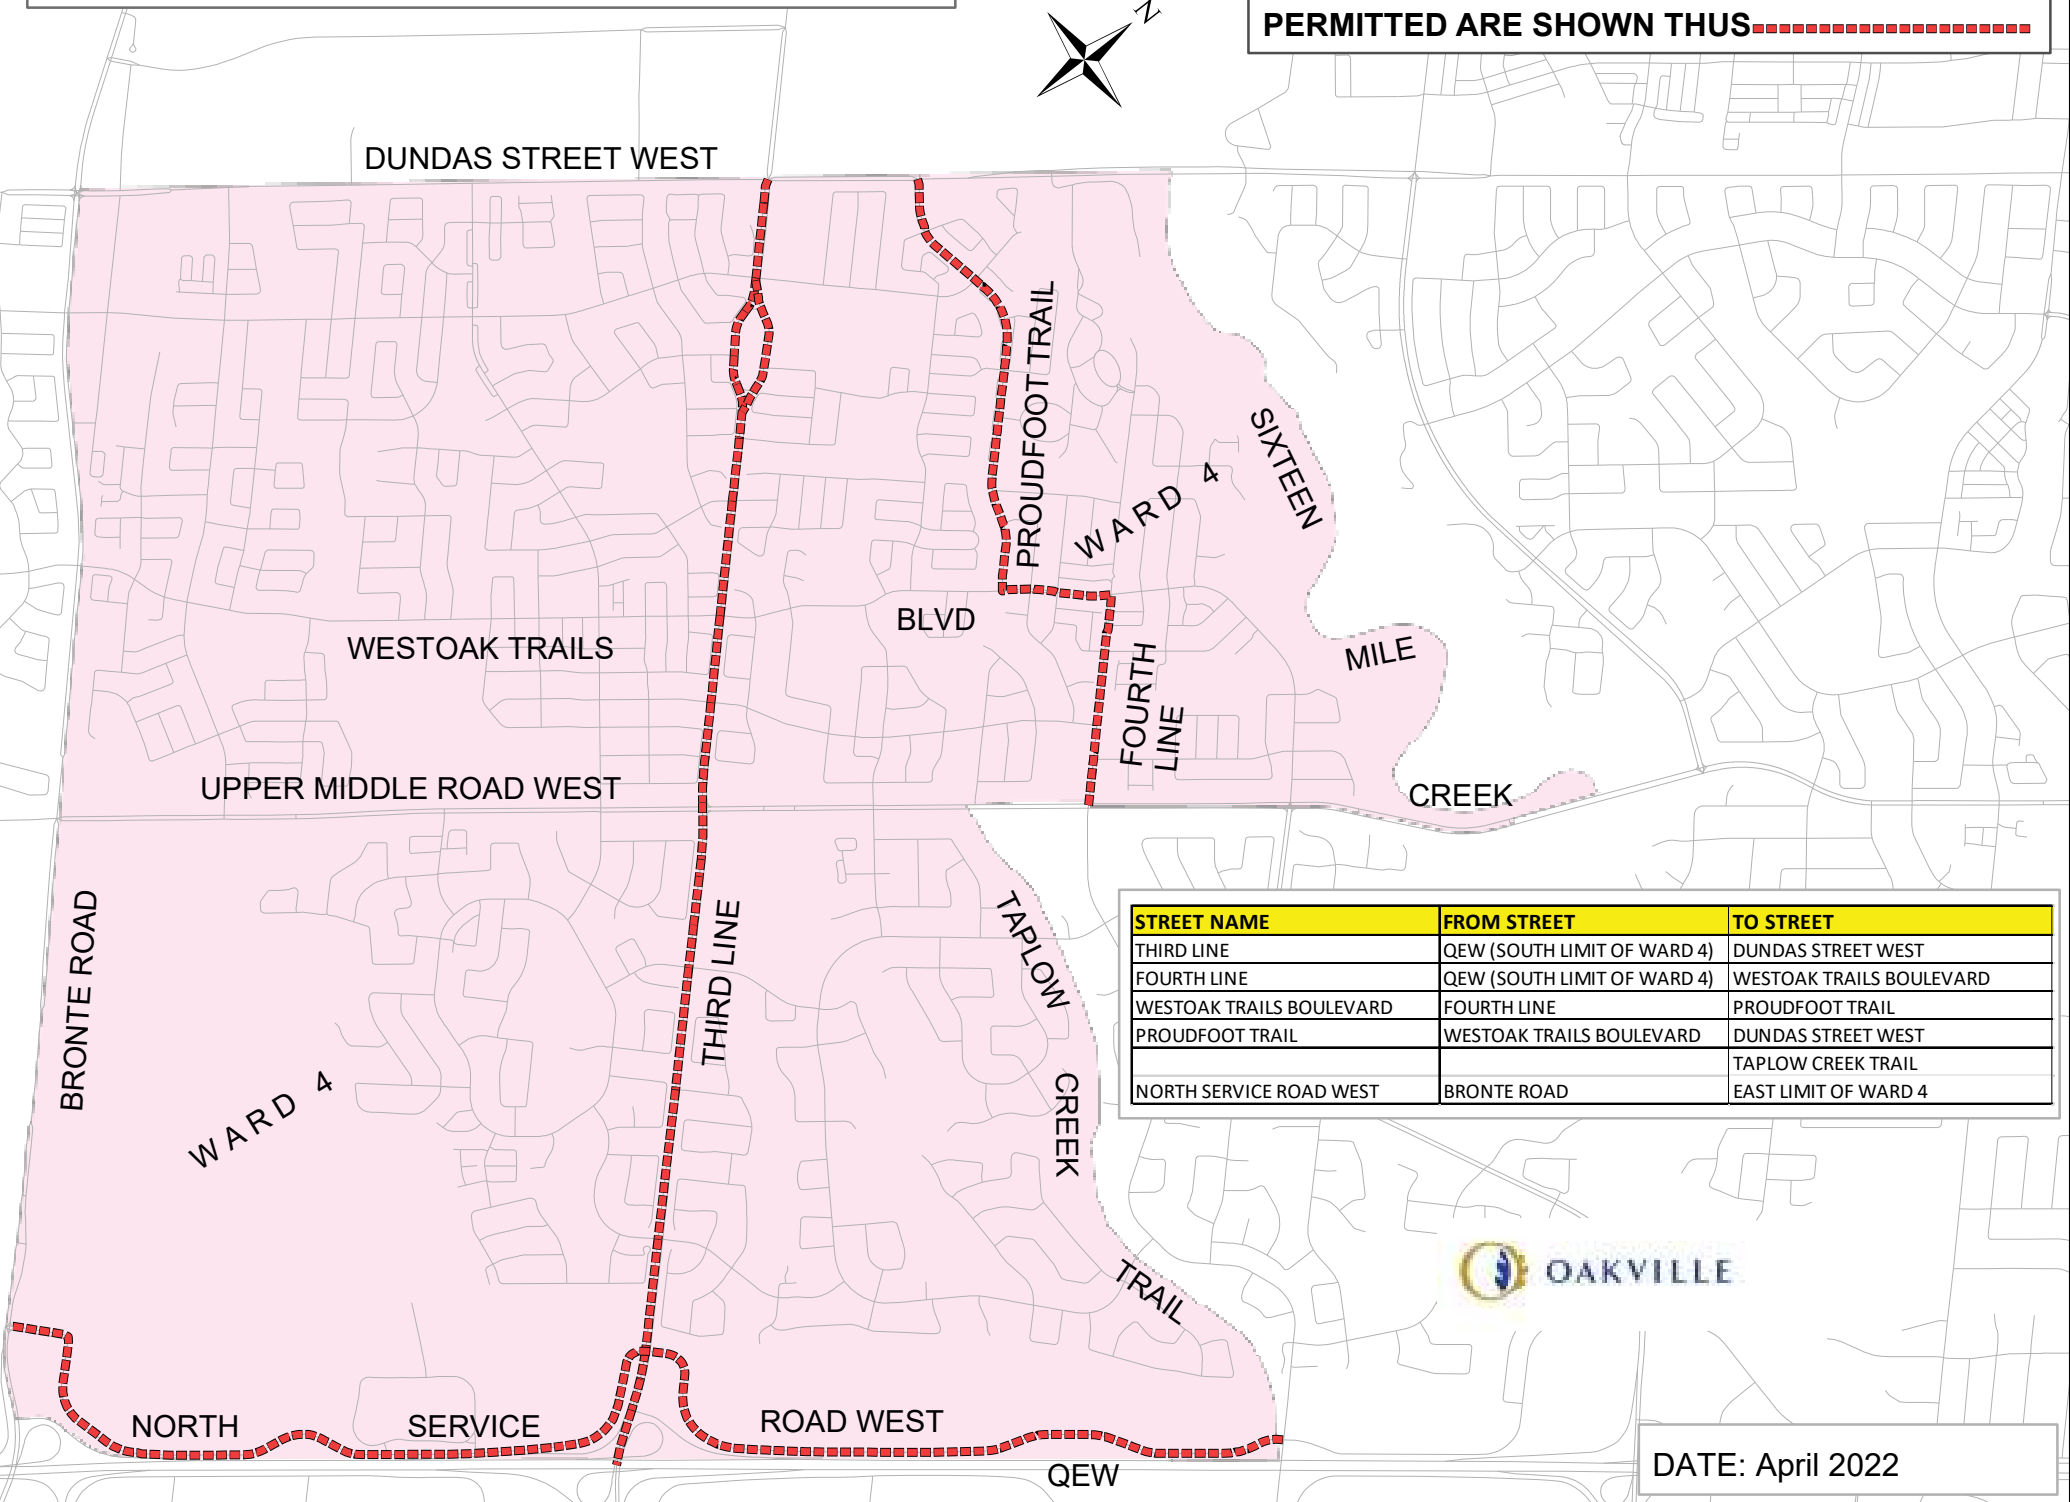

STREETS WHERE ELECTION SIGNS ARE PERMITTED ARE SHOWN THUS - - - - -

DATE: April 2022

WARD 3 - ELECTION SIGN LOCATIONS

STREETS WHERE ELECTION SIGNS ARE PERMITTED ARE SHOWN THUS 

STREET NAME	FROM STREET	TO STREET
FORD DRIVE	LAKESHORE ROAD EAST	CORNWALL ROAD
CHARTWELL ROAD	CORNWALL ROAD	SOUTH SERVICE ROAD EAST
REYNOLDS STREET	LAKESHORE ROAD EAST	CORNWALL ROAD
TRAFALGAR ROAD	LAKESHORE ROAD EAST	CORNWALL ROAD
NAVY STREET	LAKESHORE ROAD EAST	RANDALL STREET
LAKESHORE ROAD EAST	SIXTEEN MILE CREEK (WEST LIMIT OF WARD 3)	WINSTON CHURCHILL BOULEVARD
RANDALL STREET	SIXTEEN MILE CREEK (WEST LIMIT OF WARD 3)	REYNOLDS STREET
CORNWALL ROAD	SIXTEEN MILE CREEK (WEST LIMIT OF WARD 3)	WINSTON CHURCHILL BOULEVARD
CROSS AVENUE	CORNWALL ROAD	TRAFALGAR ROAD
ROYAL WINDSOR DRIVE	QEW (NORTH LIMIT OF WARD 3)	WINSTON CHURCHILL BOULEVARD
SHERIDAN GARDEN DRIVE	FORD DRIVE	WINSTON CHURCHILL BOULEVARD

DATE: September 2024

LAKE ONTARIO

WARD 4 - ELECTION SIGN LOCATIONS

STREETS WHERE ELECTION SIGNS ARE PERMITTED ARE SHOWN THUS.....

STREET NAME	FROM STREET	TO STREET
THIRD LINE	QEW (SOUTH LIMIT OF WARD 4)	DUNDAS STREET WEST
FOURTH LINE	QEW (SOUTH LIMIT OF WARD 4)	WESTOAK TRAILS BOULEVARD
WESTOAK TRAILS BOULEVARD	FOURTH LINE	PROUDFOOT TRAIL
PROUDFOOT TRAIL	WESTOAK TRAILS BOULEVARD	DUNDAS STREET WEST
		TAPLOW CREEK TRAIL
NORTH SERVICE ROAD WEST	BRONTE ROAD	EAST LIMIT OF WARD 4