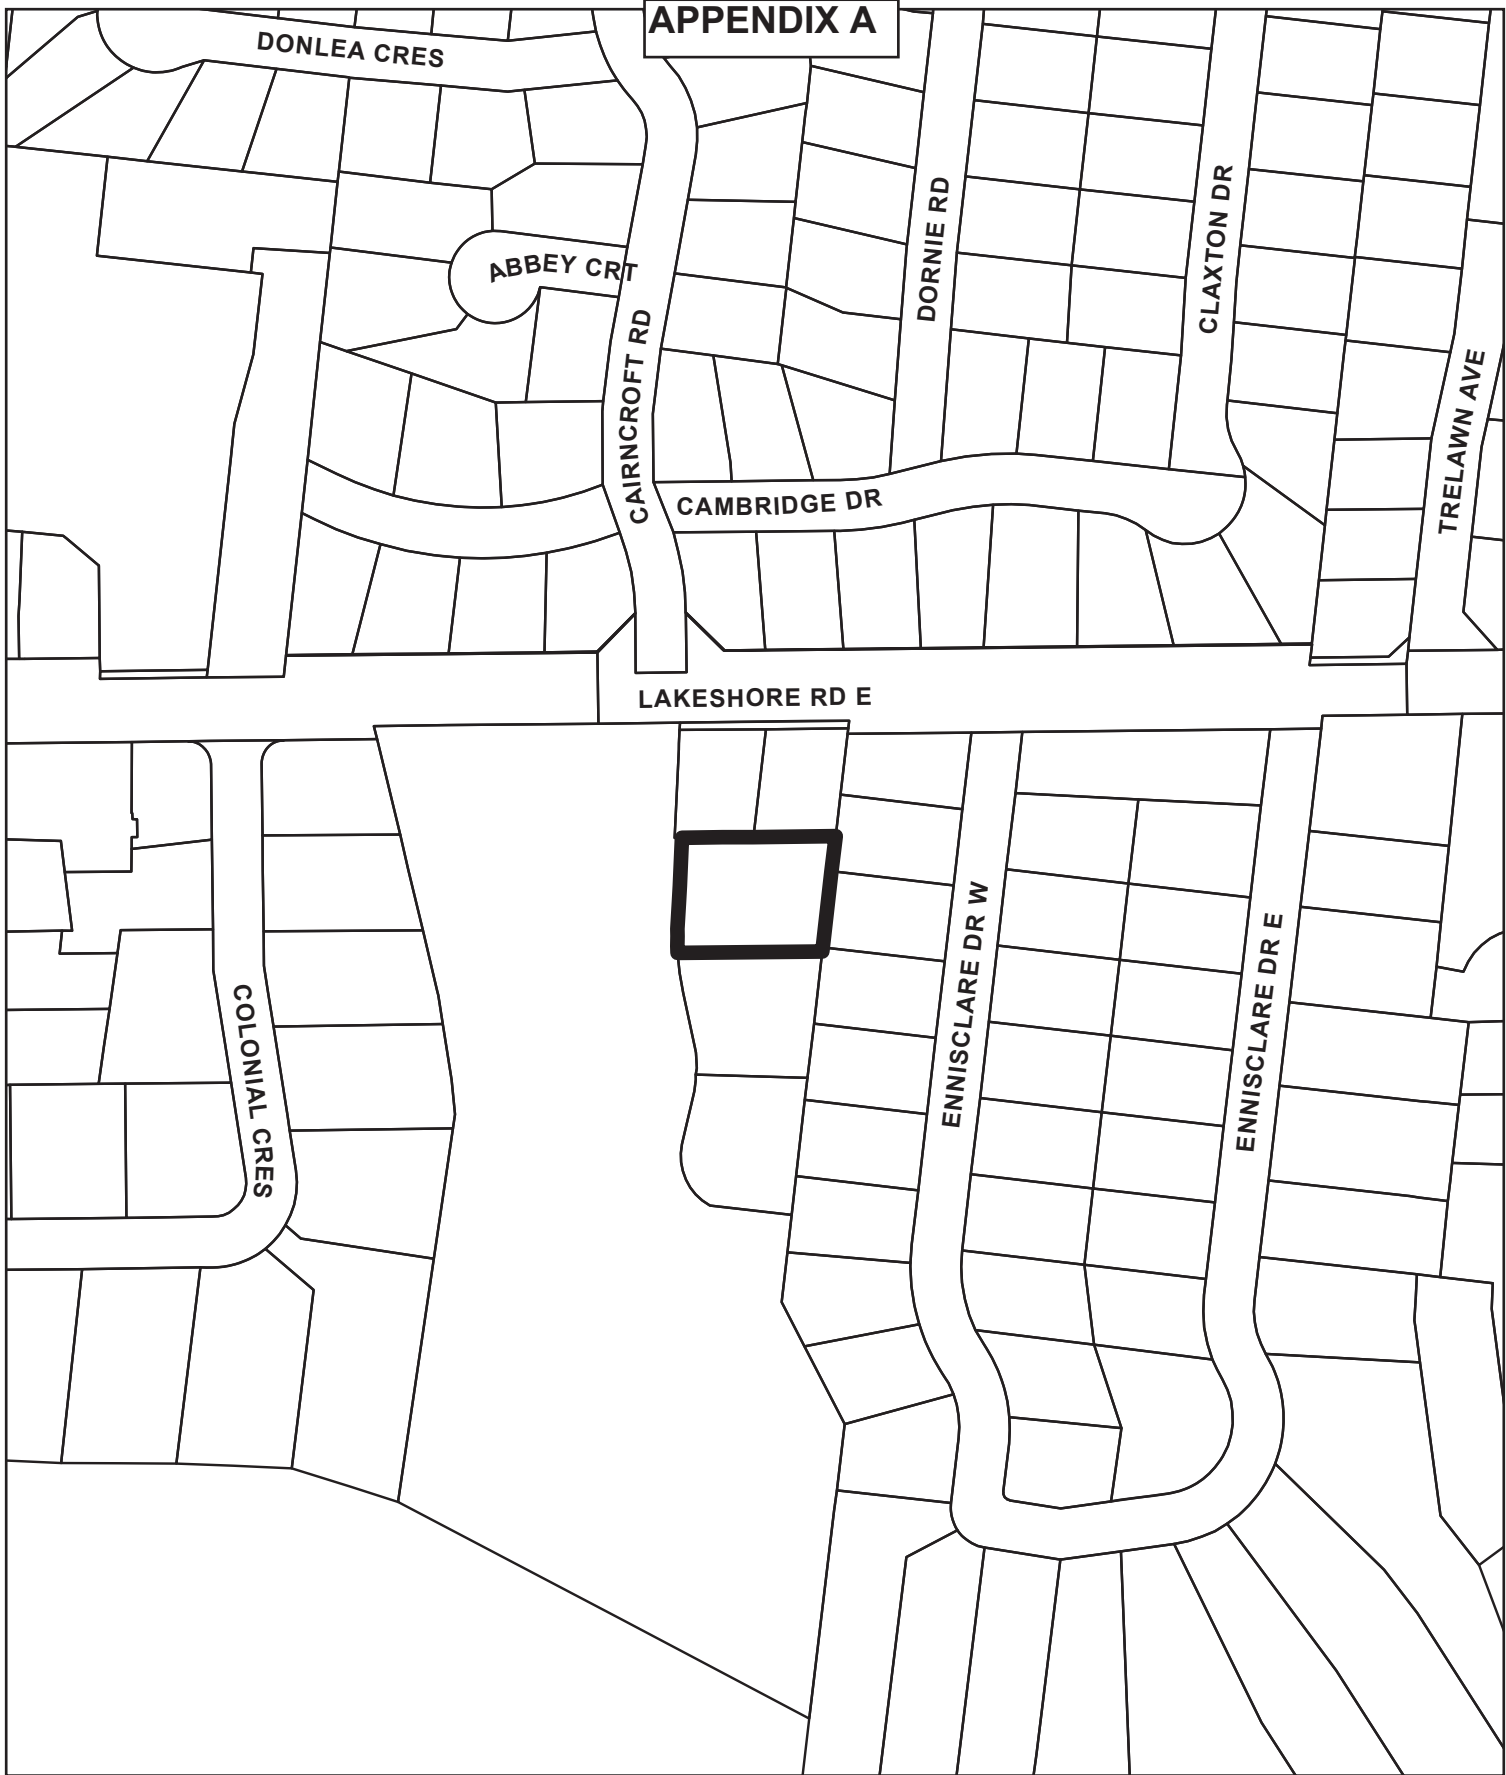

APPENDIX A

LAKESHORE RD E

COLONIAL CRES

ENNISCLARE DR W

ENNISCLARE DR E

0 20 40 80
Meters

1314 LAKESHORE RD E

SUBJECT LANDS

LOCATION

Community Development Commission