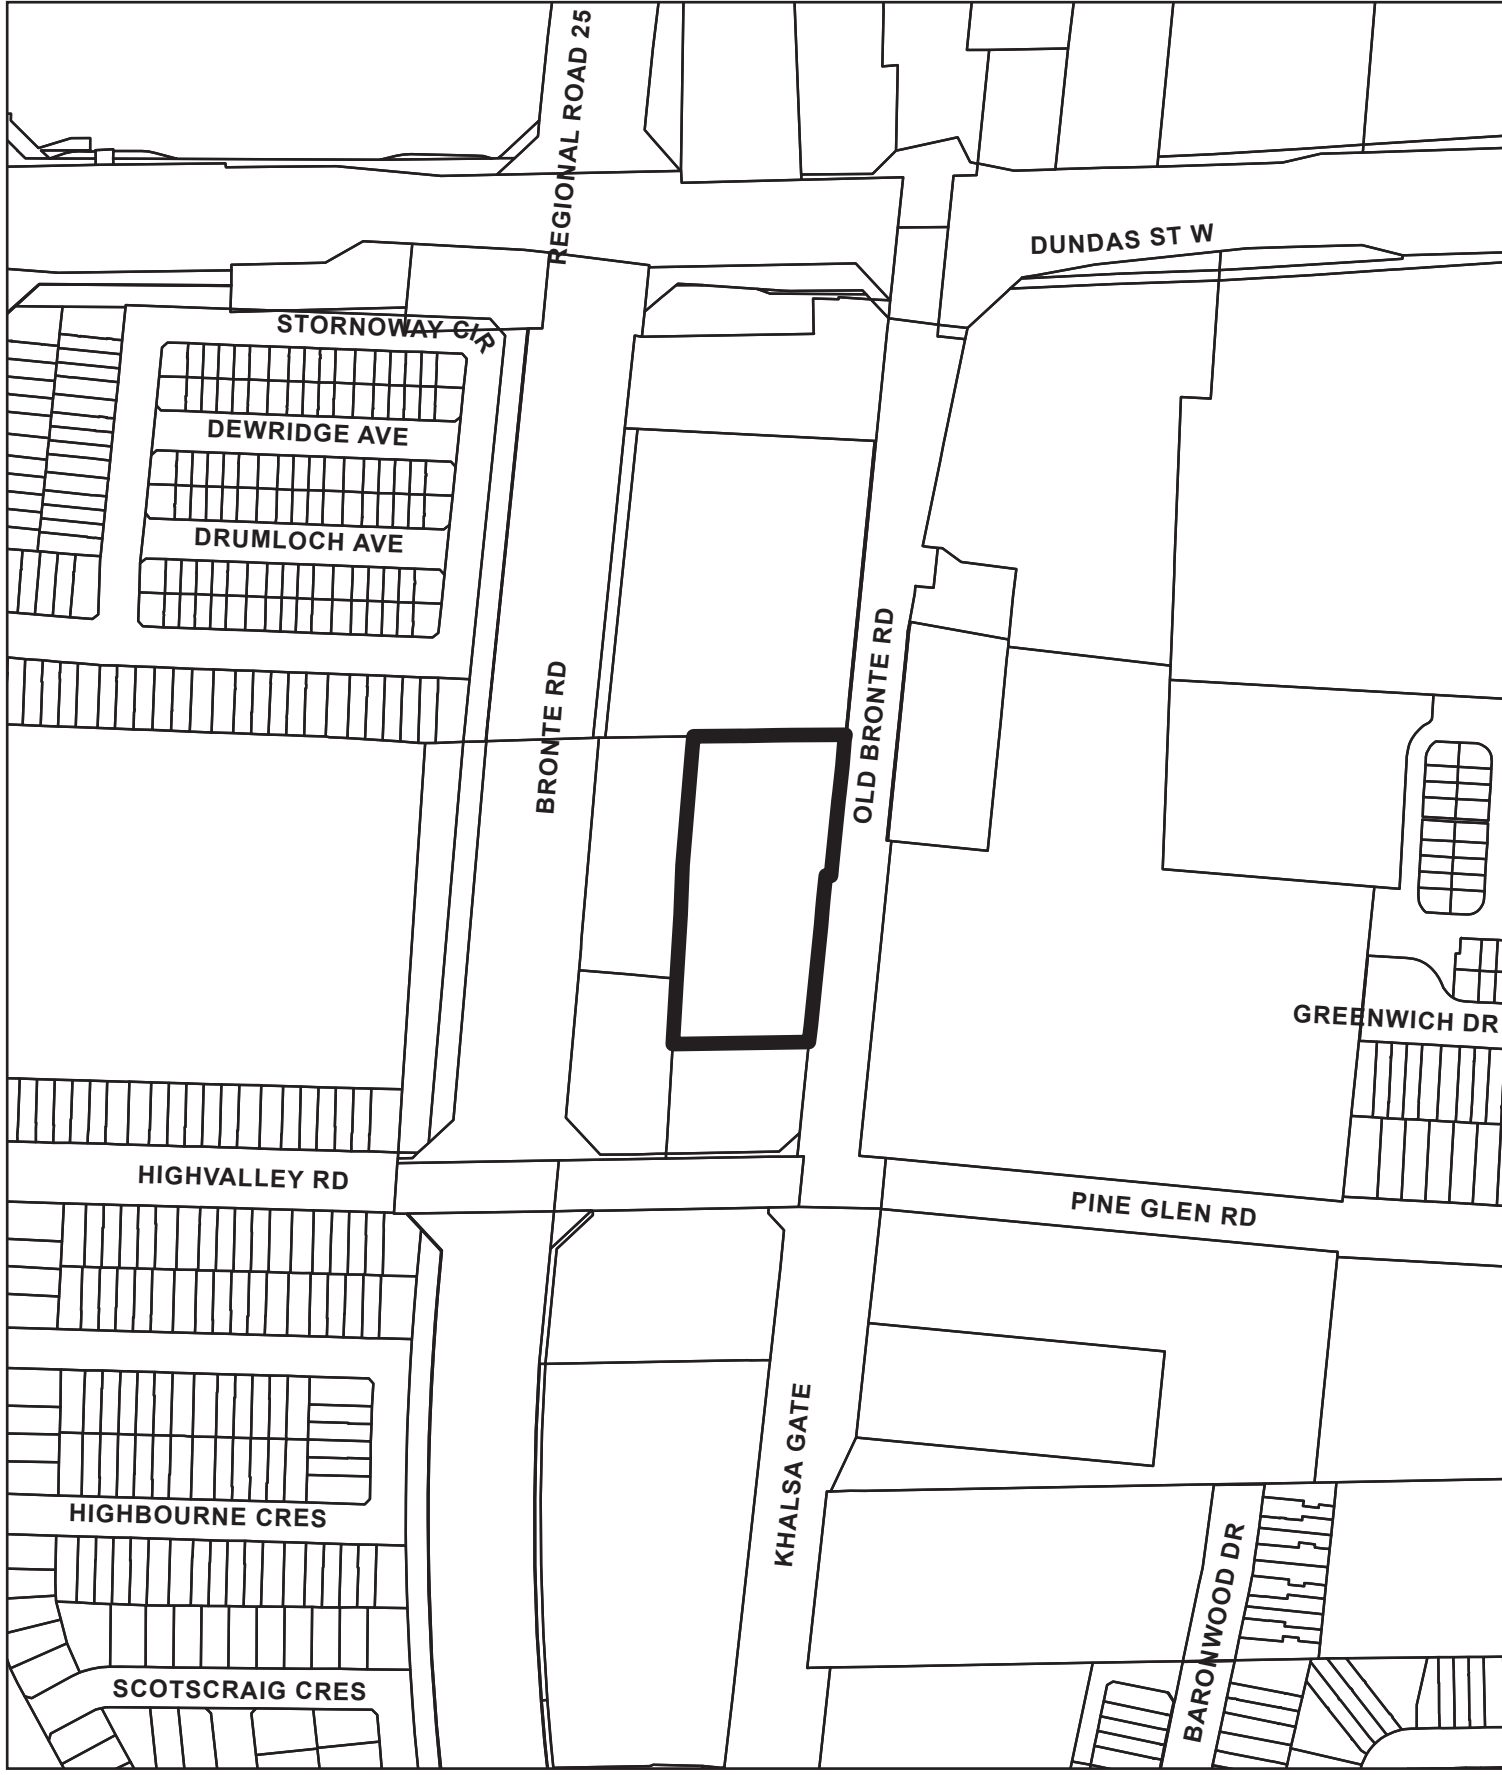

0 20 40 80
Meters

2460 Old Bronte Road

SUBJECT LANDS

LOCATION

Community Development Commission