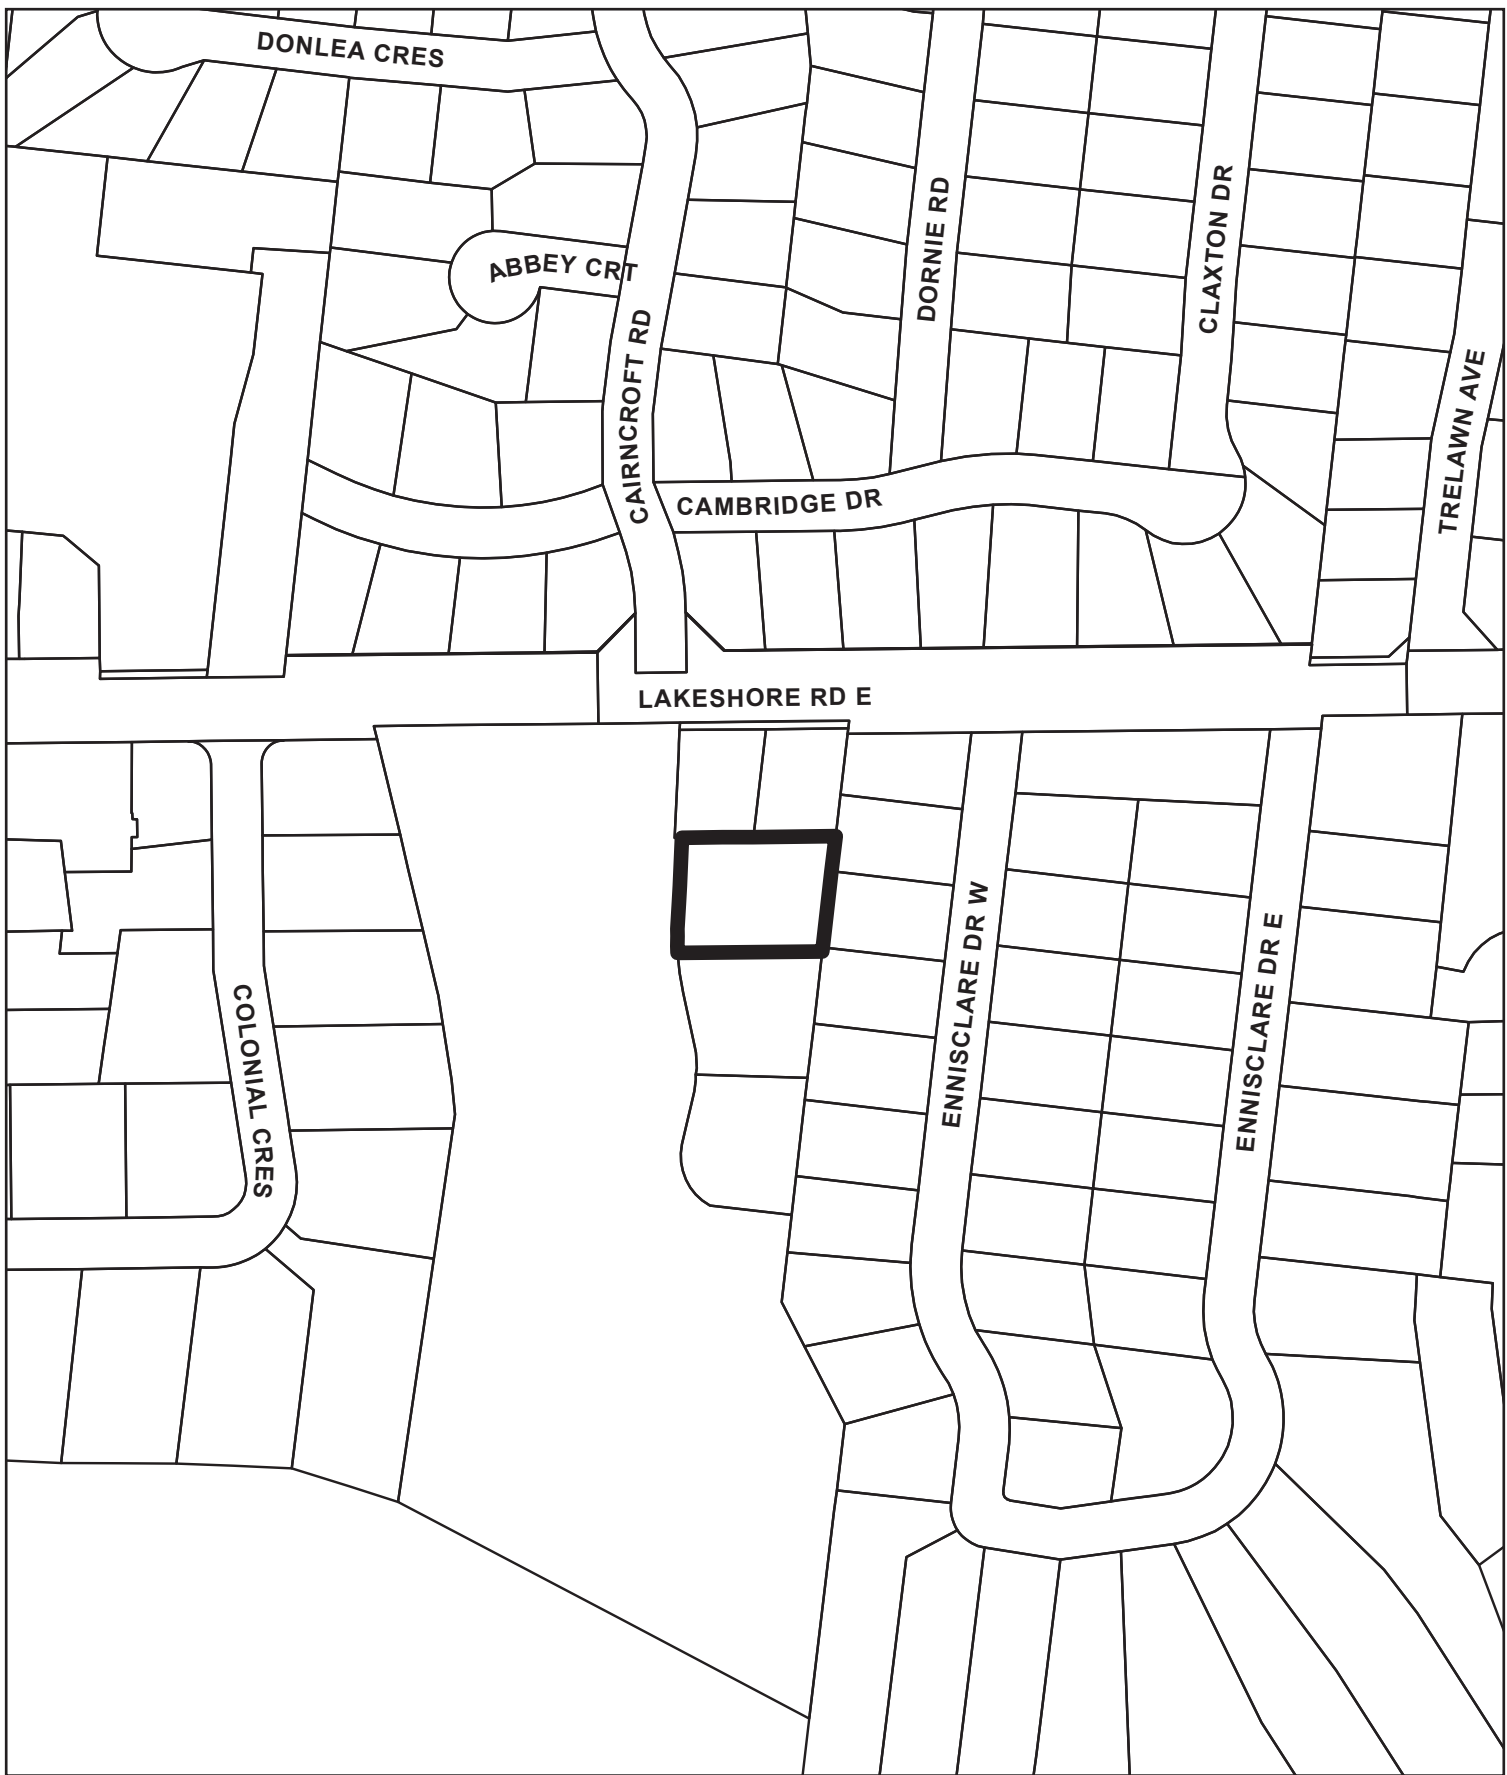

**APPENDIX A**

**SUBJECT LANDS**

**225, 231 and  
235 BRONTE RD**

**LOCATION**

Community Development Commission

LAKESHORE RD E

DONLEA CRES

ABBEY CRT

CAIRCROFT RD

DORNIE RD

CLAXTON DR

TRELAWN AVE

CAMBRIDGE DR

COLONIAL CRES

ENNISCLARE DR W

ENNISCLARE DR E

0 20 40 80  
Meters

**1314 LAKESHORE RD E**

**LOCATION**

Community Development Commission

**SUBJECT LANDS**

0 20 40 80  
Meters

**2167 Rebecca Street**

**LOCATION**