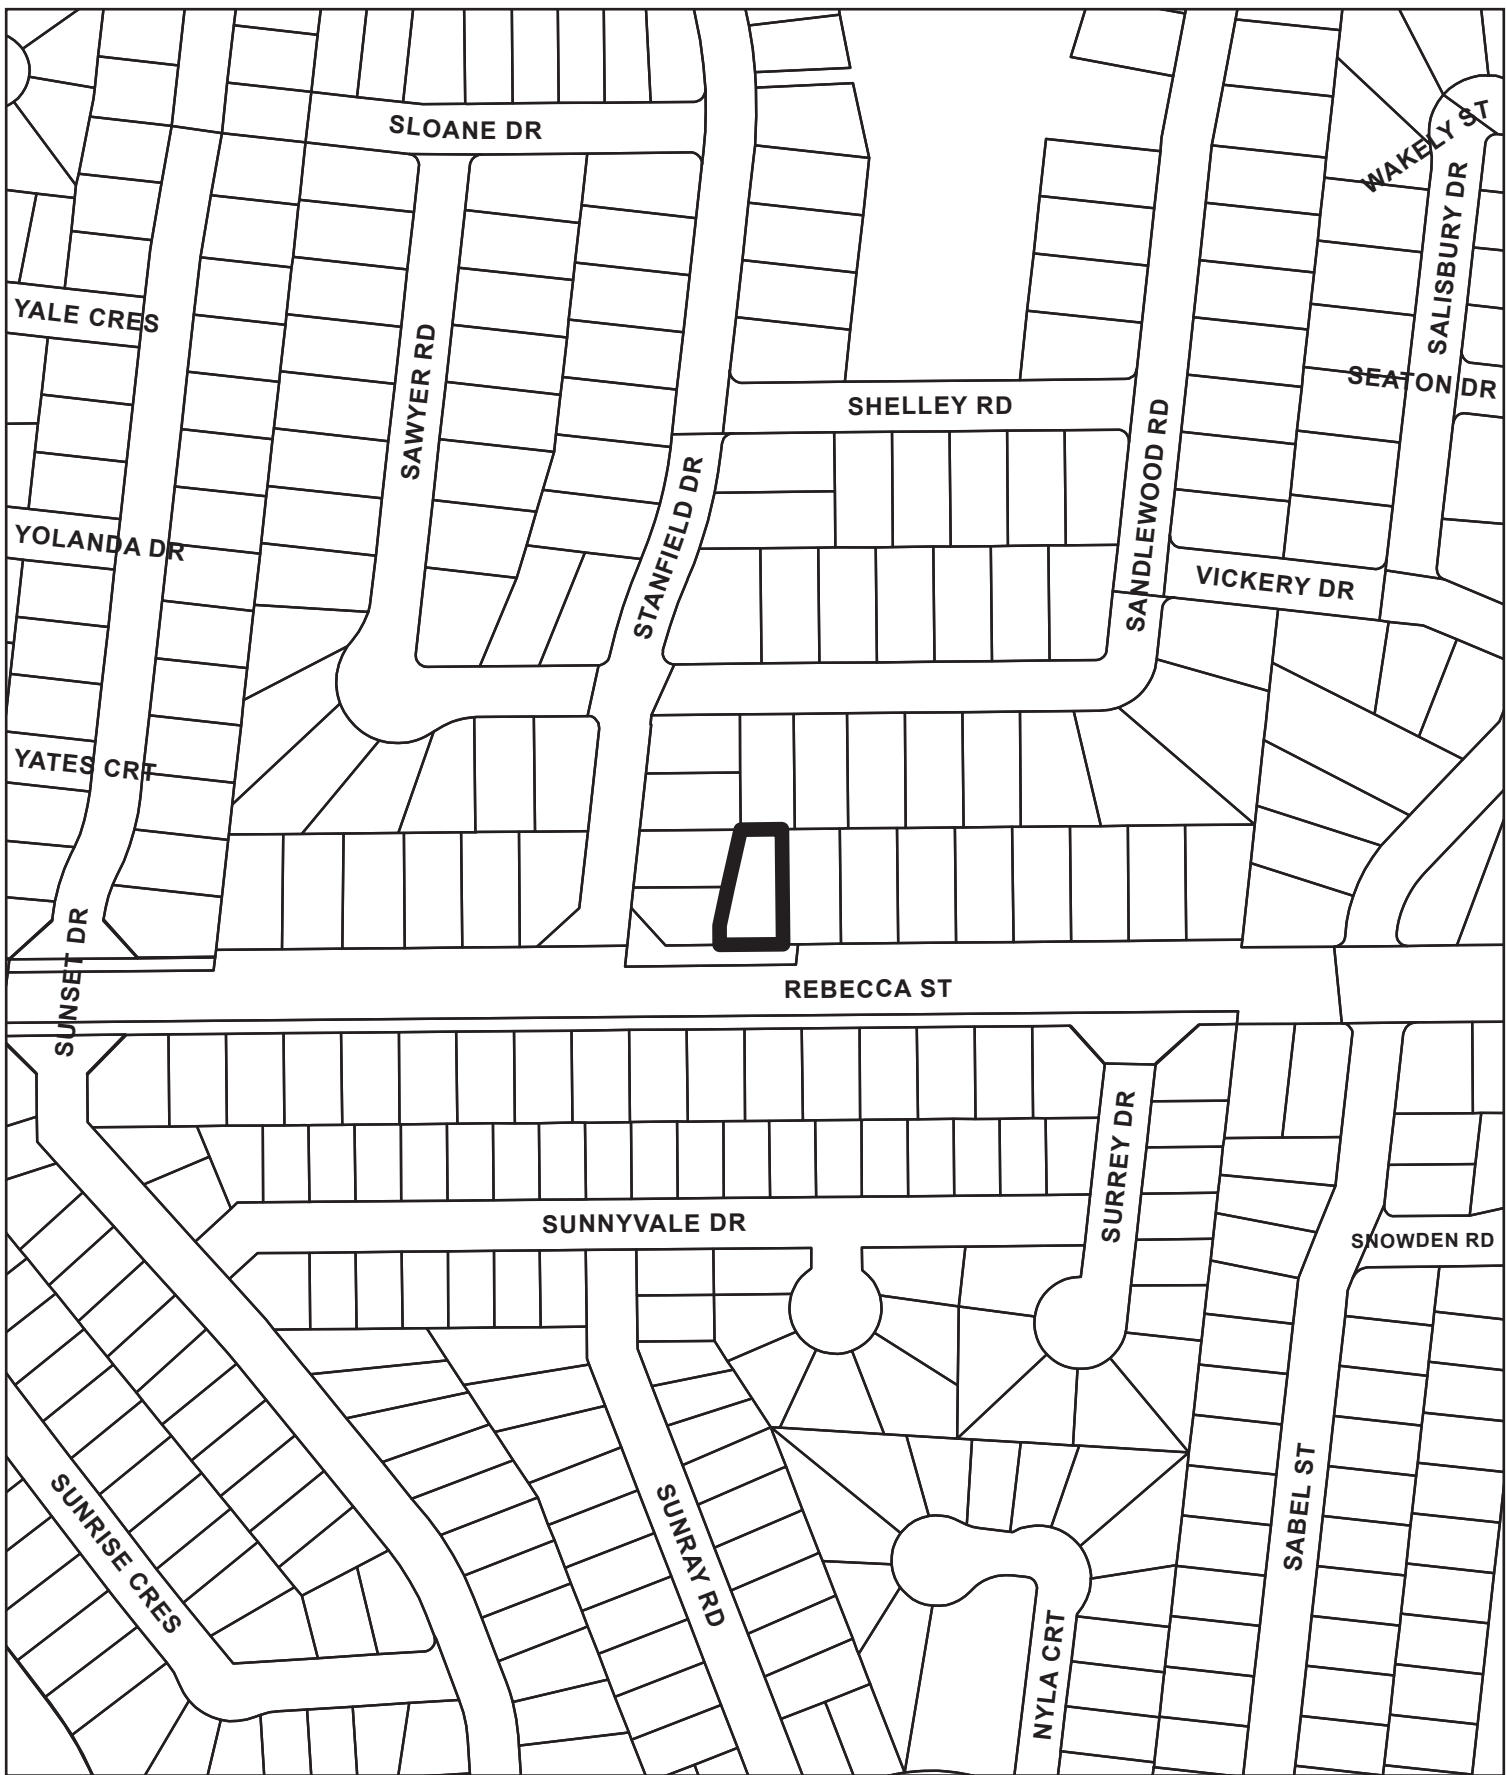

**APPENDIX A**

**SUBJECT LANDS**

**225, 231 and  
235 BRONTE RD**

**LOCATION**

Community Development Commission

LAKESHORE RD E

DONLEA CRES

ABBEY CRT

CAIRCROFT RD

DORNIE RD

CLAXTON DR

TRELAWN AVE

CAMBRIDGE DR

COLONIAL CRES

ENNISCLARE DR W

ENNISCLARE DR E

0 20 40 80  
Meters

**1314 LAKESHORE RD E**

**LOCATION**

Community Development Commission

**SUBJECT LANDS**

0 20 40 80  
Meters

**2167 Rebecca Street**

**LOCATION**