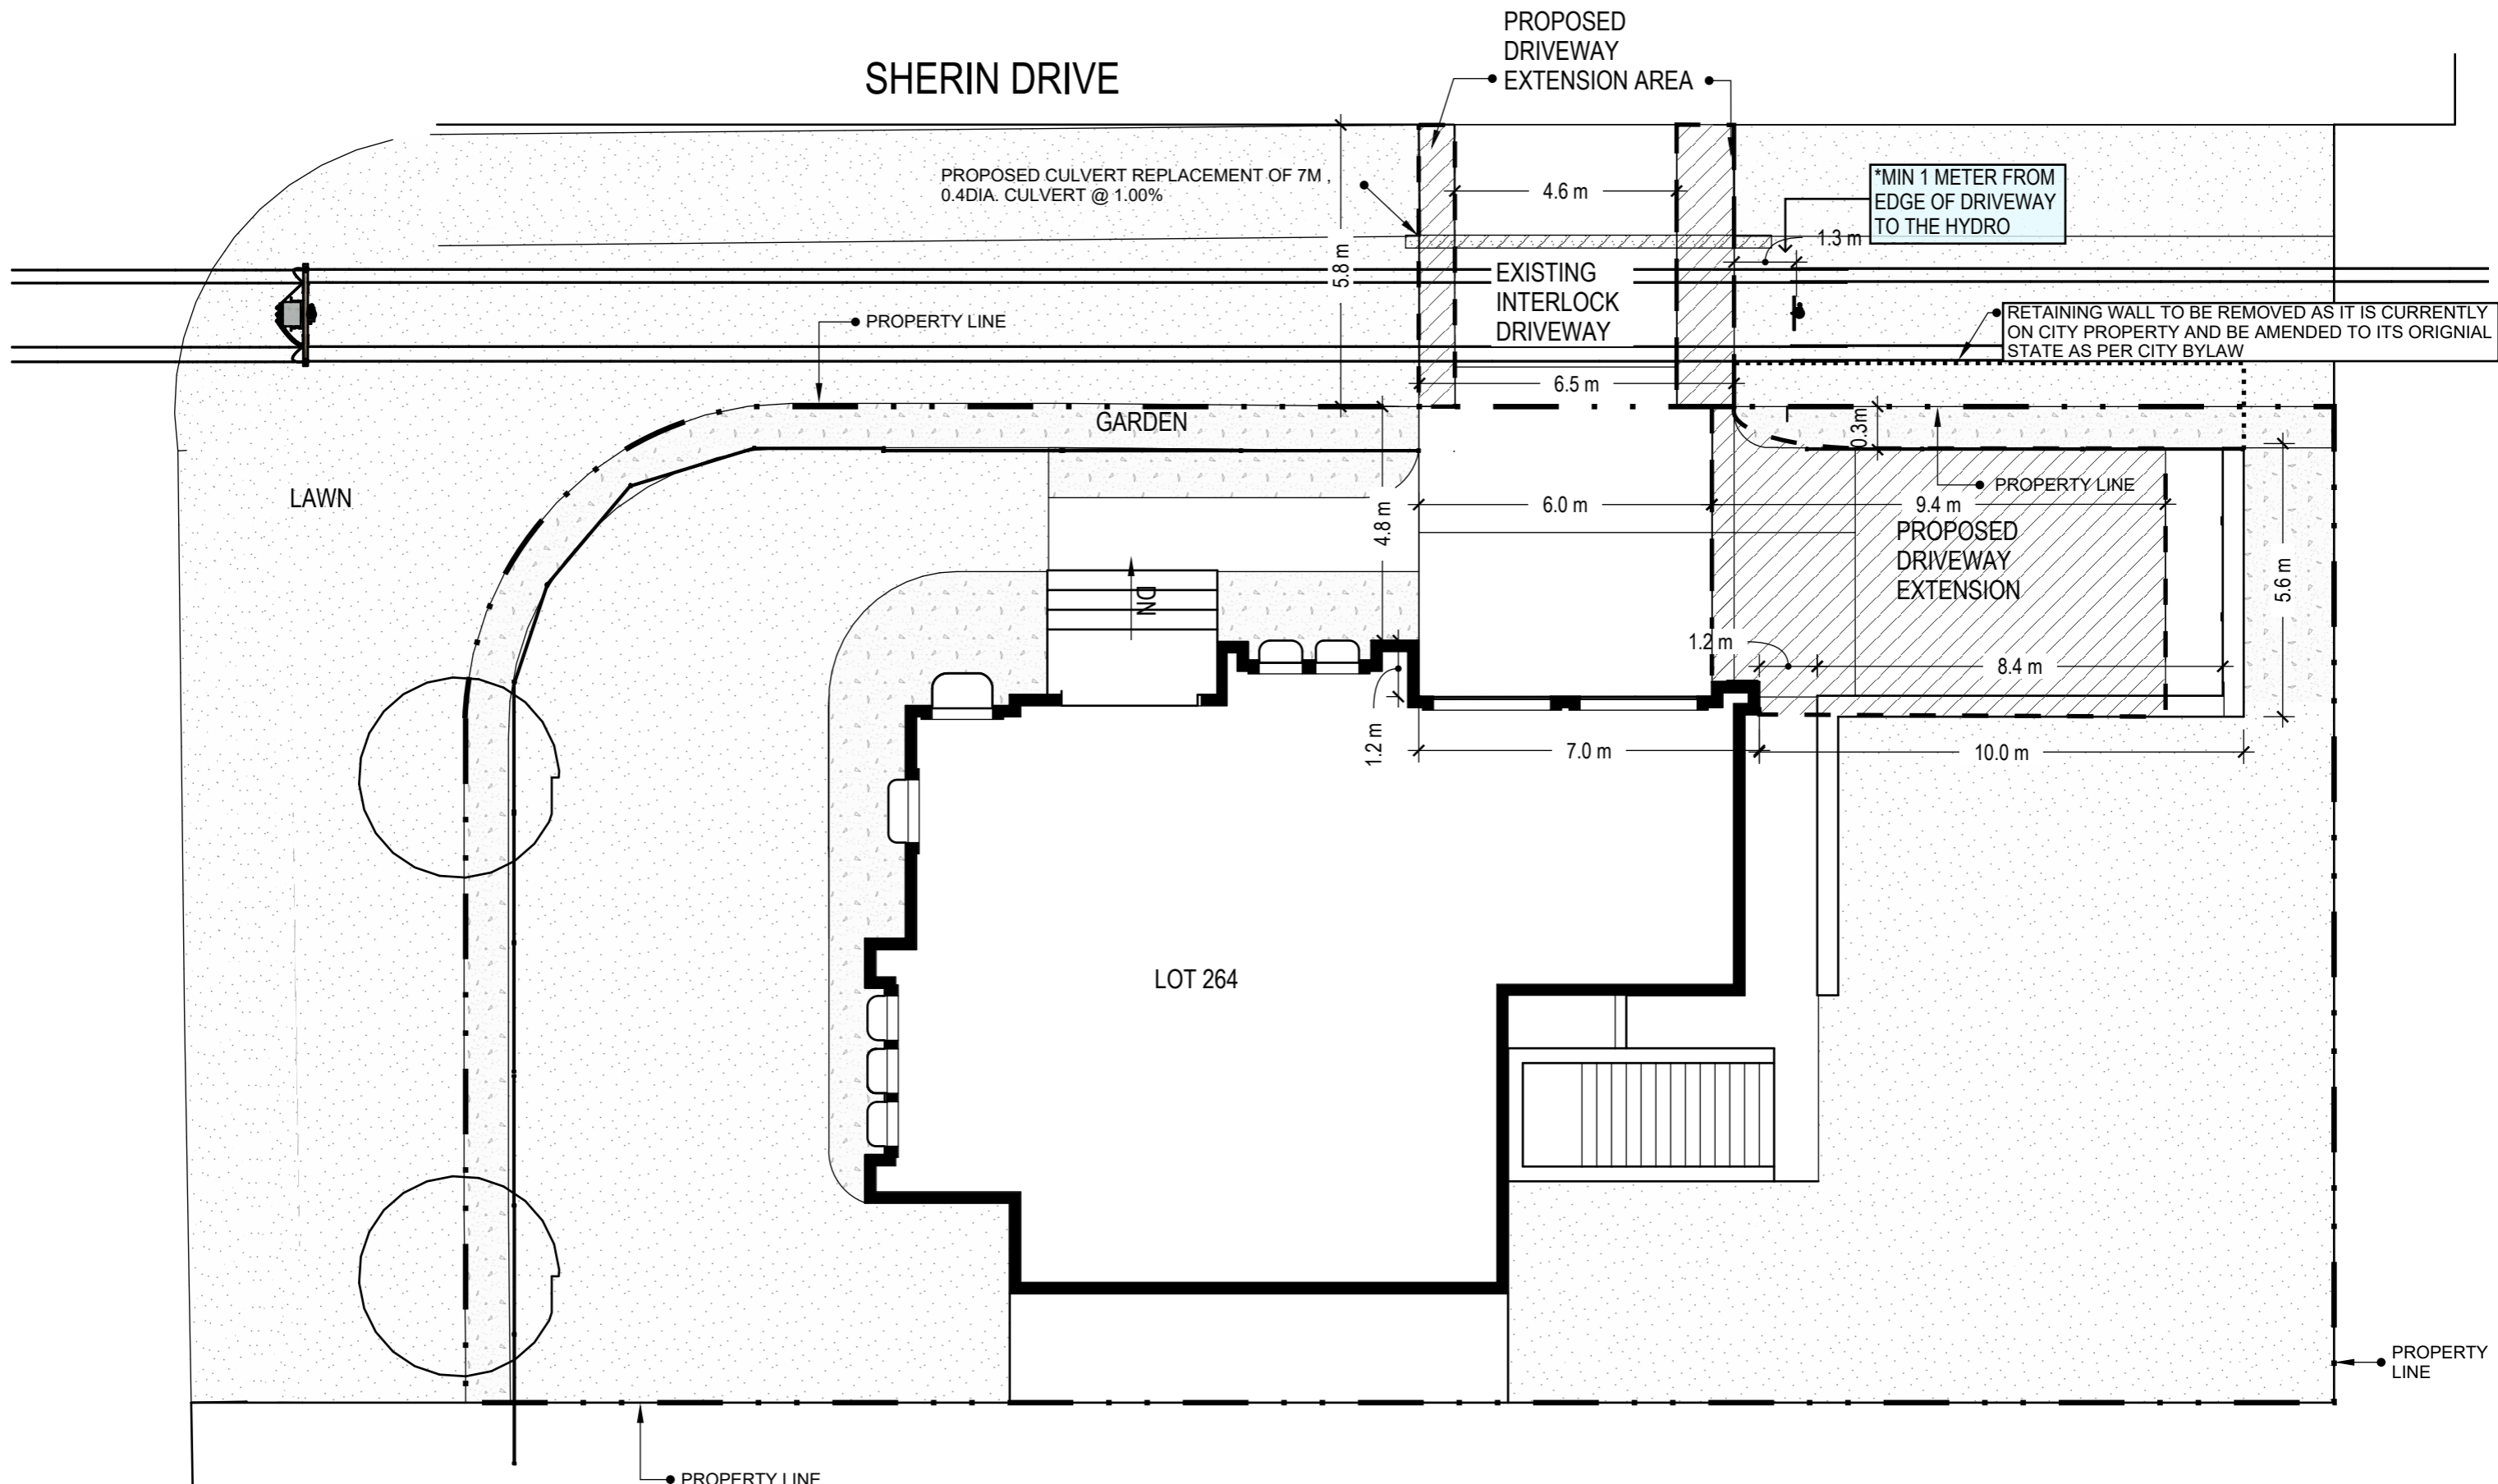

SHERIN DRIVE

411 Sherin Dr, Oakville, ON L6L 4J4

DRIVEWAY PERMIT DRAWING

revision:	none
date:	July 16, 2024
scale:	3/32"=1'0"