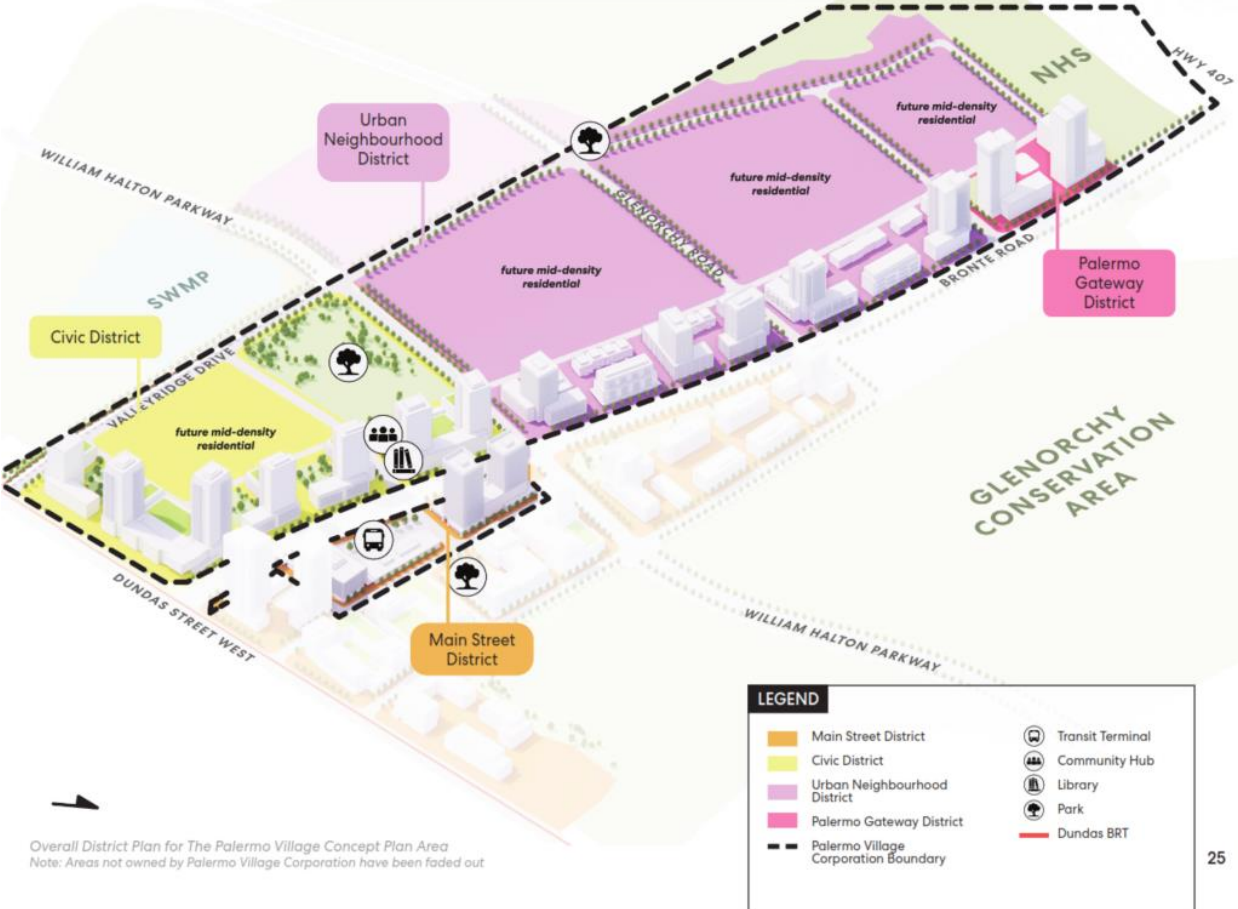

# Appendix B – Development Concept from Urban Design Brief

*Area Design Plan for Main Street District*

*Note: Areas within the Main Street District not owned by Palermo Village Corporation have been faded out*

Area Design Plan for Palermo Gateway District

Area Design Plan for the Civic District

Note: Areas within the Civic District not owned by Palermo Village Corporation have been faded out

Demonstration plans can be found in the Urban Design Brief on the town's website for this application