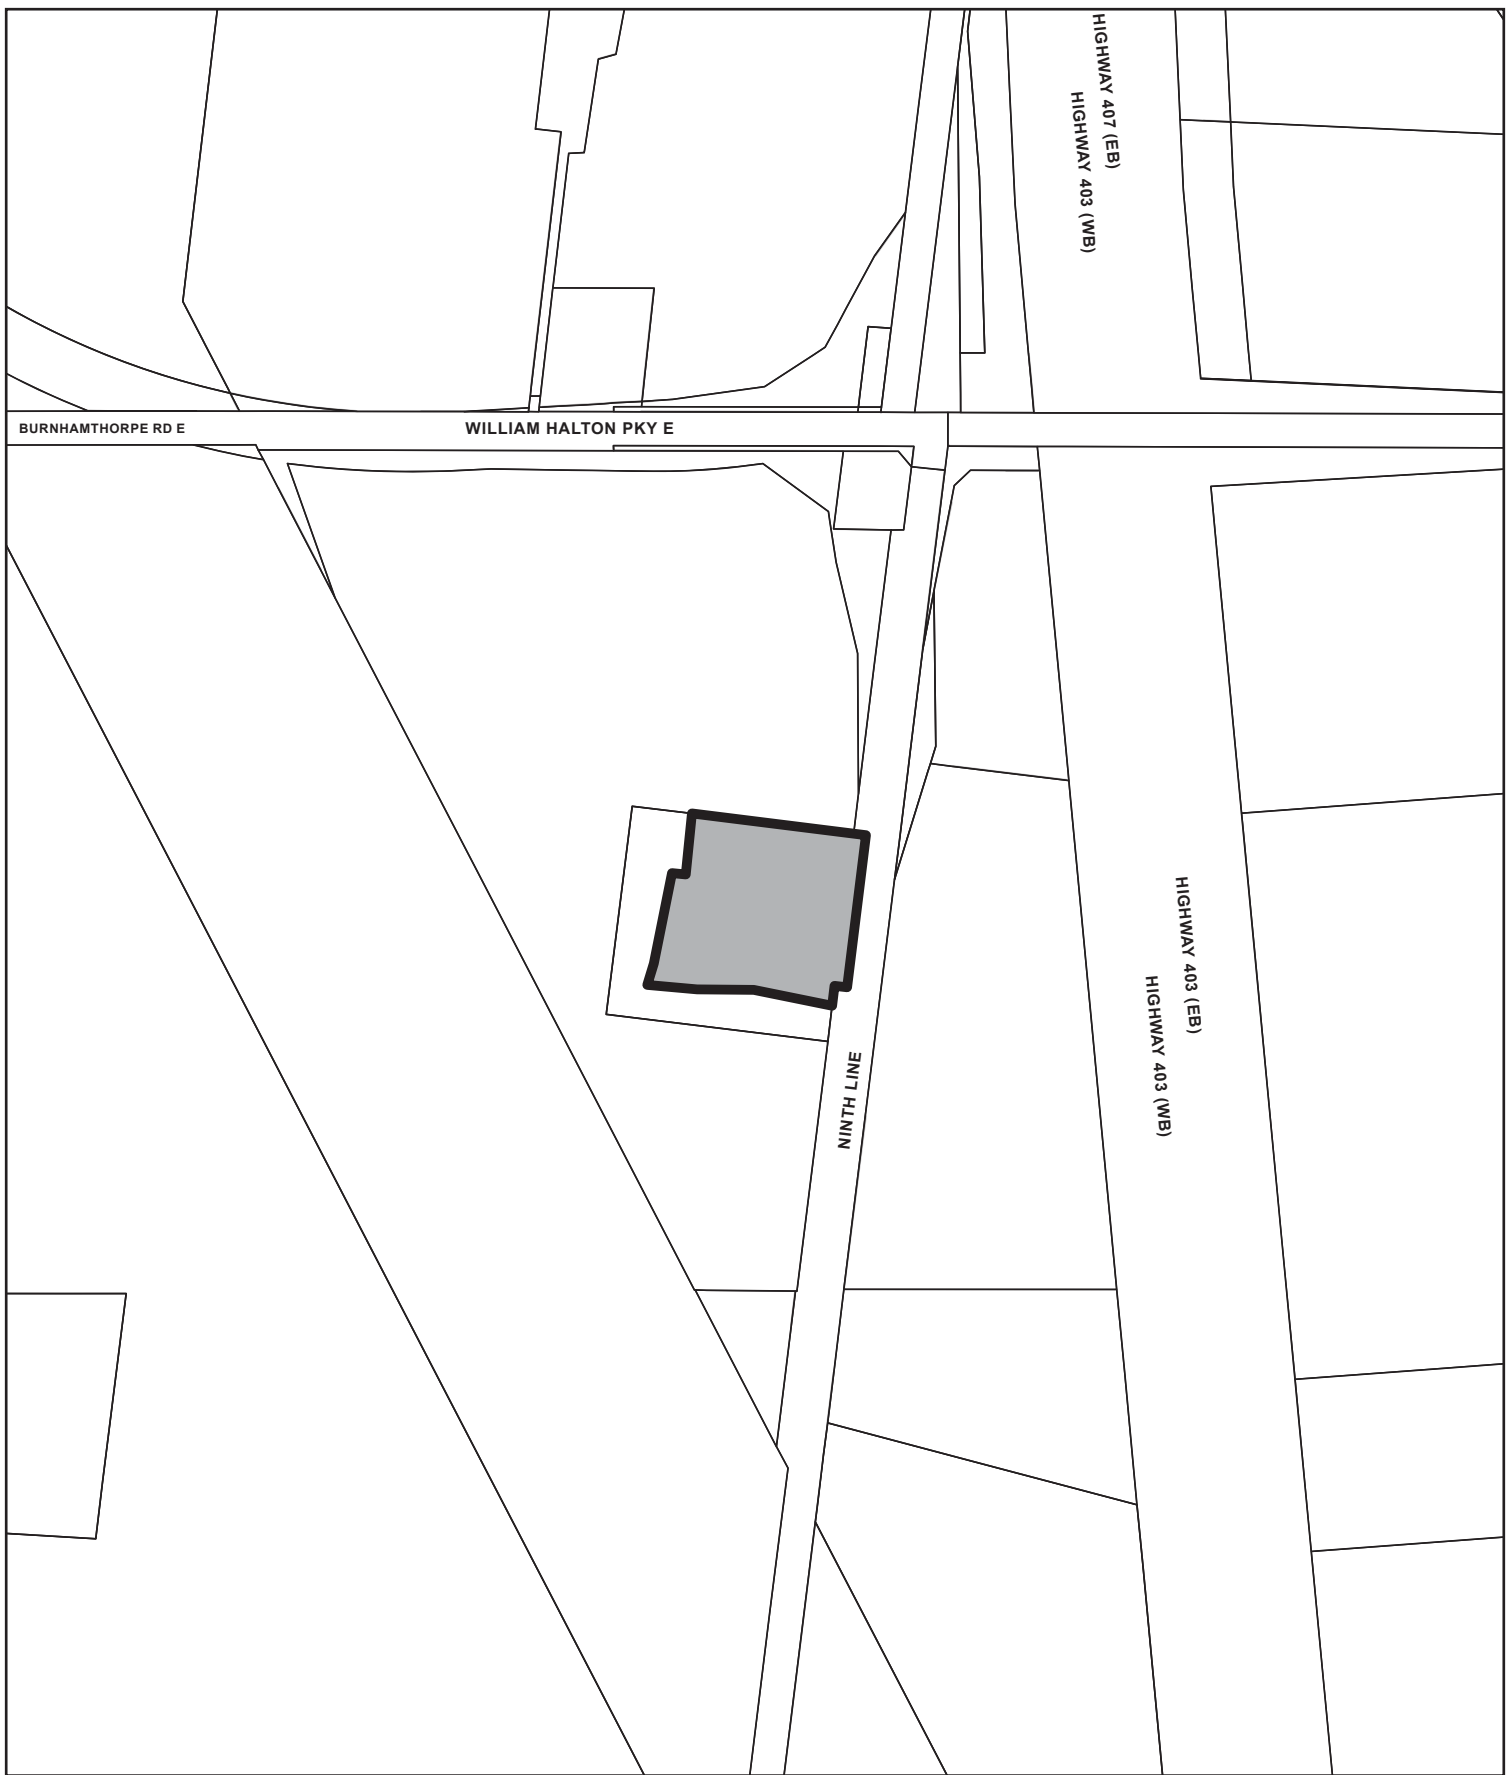

0 30 60 120
Meters

SUBJECT LANDS

3480 Ninth Line

LOCATION

Community Development Commission