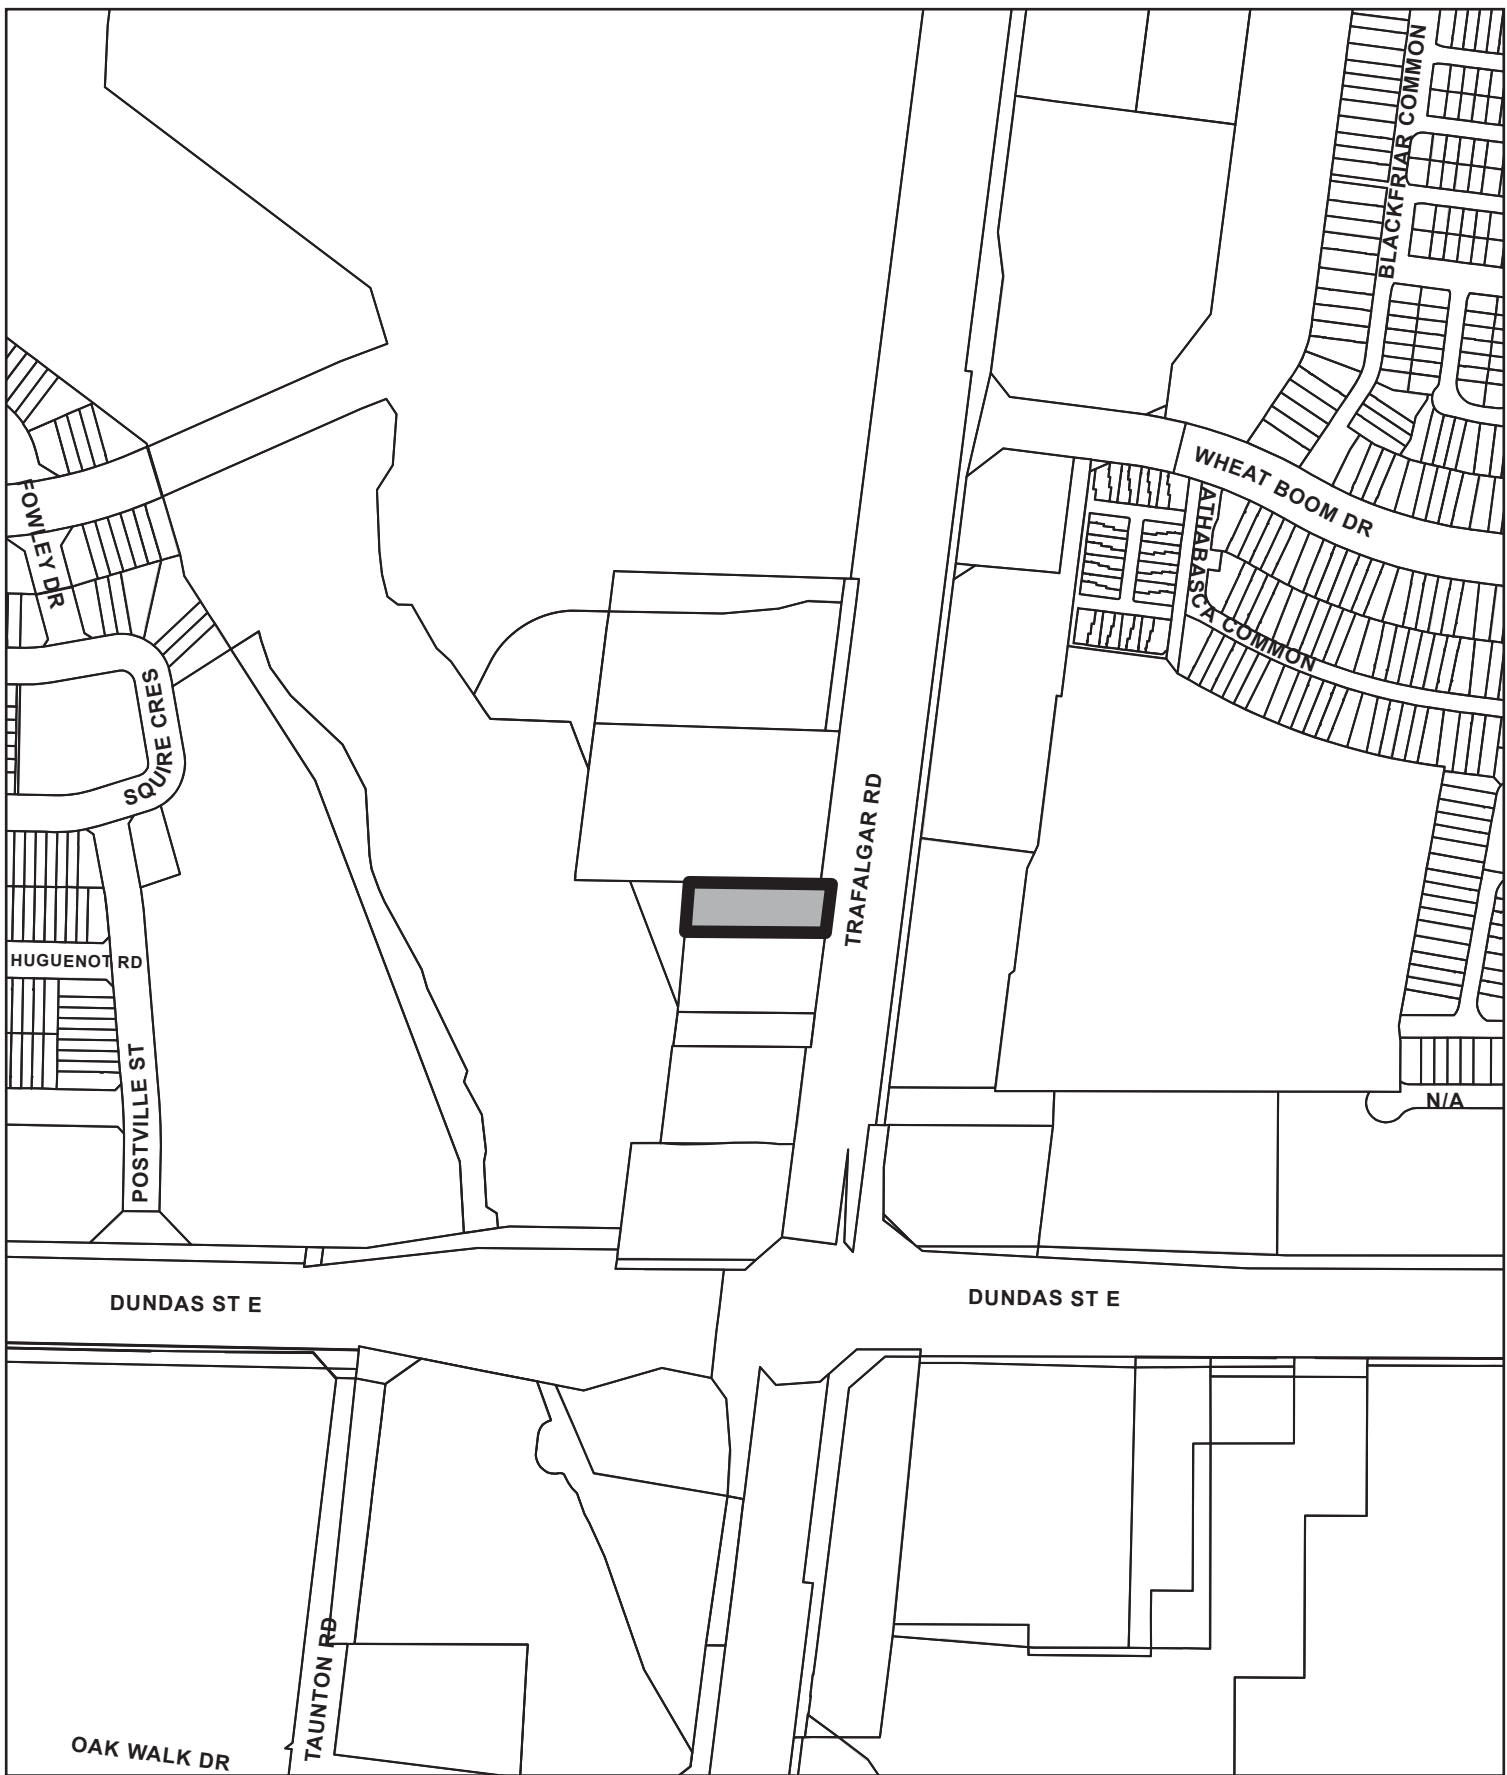

3048 Trafalgar Road

LOCATION

Community Development Commission

SUBJECT LANDS