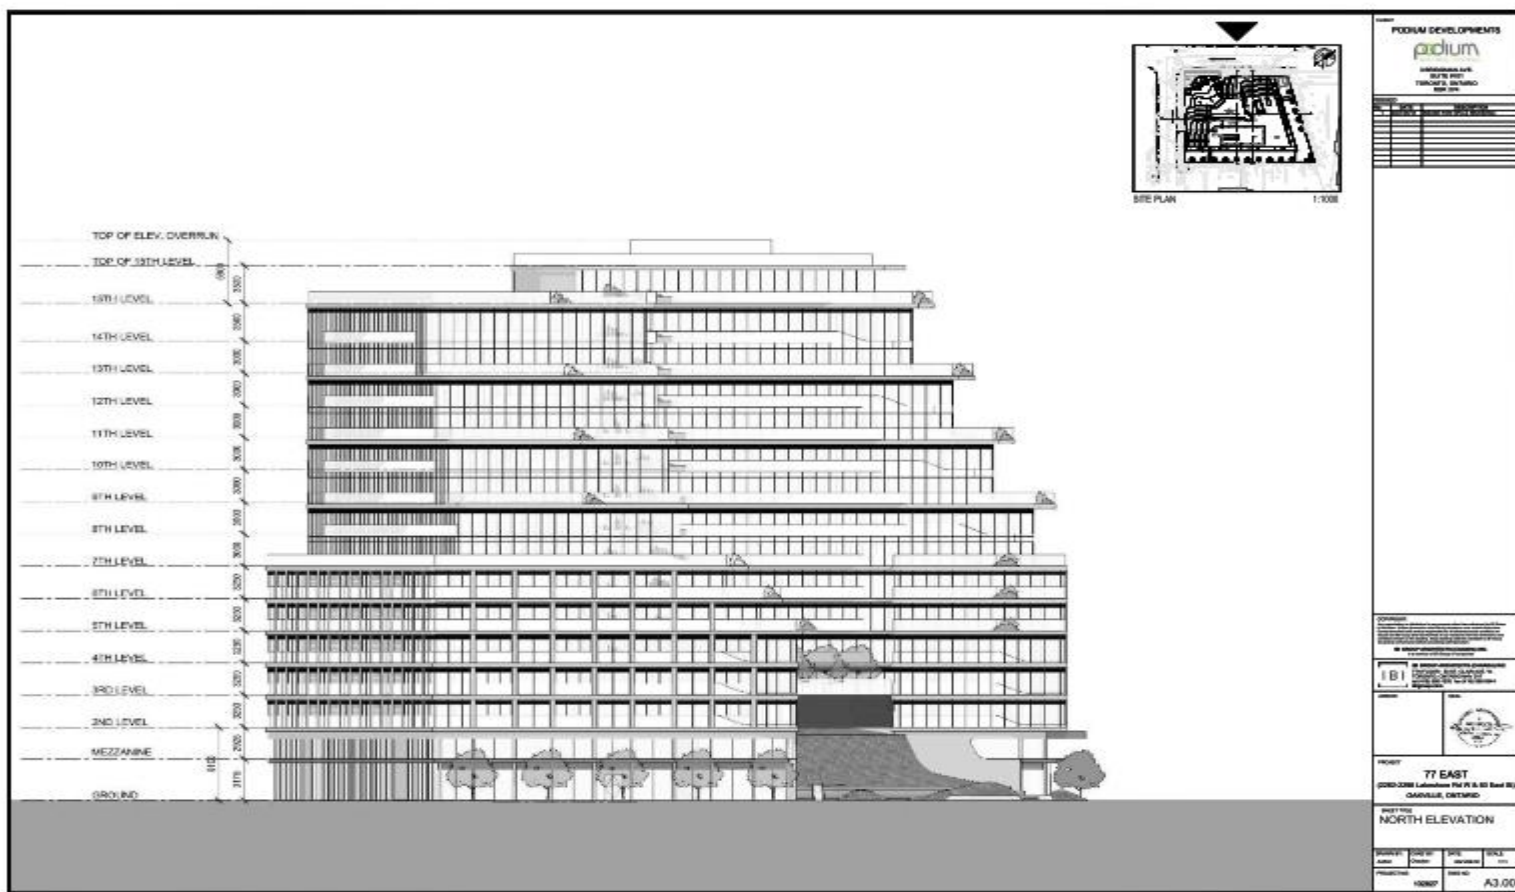

North Elevation (from Lakeshore Road W.)

IBI **77 EAST STREET**
 2260-2266 Lakeshore Rd W & 83 East St
 135T Option - Design
 MARCH 2022

ELEVATIONS 135T | NORTH ELEVATION

podium
 EAST-WEST-CENTRAL
 SCALE: NTS 20

IBI **77 EAST STREET**
 2260-2266 Lakeshore Rd W & 83 East St
 105T Option - Design
 MARCH 2022

ELEVATIONS 105T | NORTH ELEVATION

podium
 EAST-WEST-CENTRAL
 SCALE: NTS 19

West Elevation (From East Street)

IBI 77 EAST STREET
 2260-2360 Lakeshore Rd W & 83 East St
 1087 Option - Design
 MARCH 2022

ELEVATIONS 13ST | WEST ELEVATION

SCALE: NTS 22

IBI 77 EAST STREET
 2260-2360 Lakeshore Rd W & 83 East St
 1087 Option - Design
 MARCH 2022

ELEVATIONS 10ST | WEST ELEVATION

SCALE: NTS 2