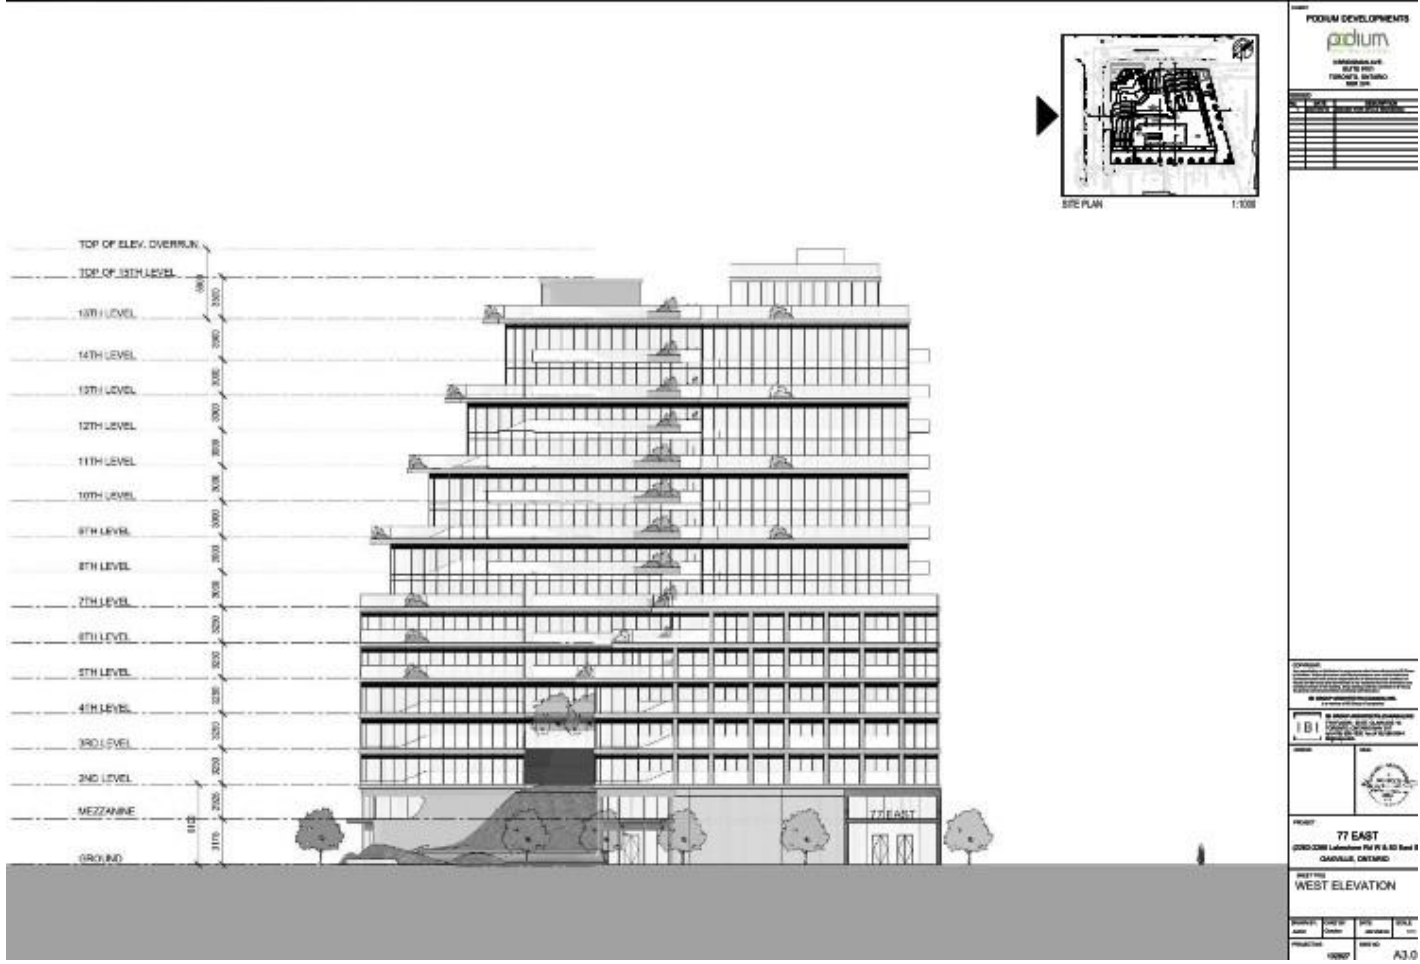

North Elevation (from Lakeshore Road W.)

IBI **77 EAST STREET**
 2260-2266 Lakeshore Rd W & 83 East St
 135T Option - Design
 MARCH 2022

ELEVATIONS 135T | NORTH ELEVATION

podium
 EAST-WEST-CENTRAL
 SCALE: NTS 20

IBI **77 EAST STREET**
 2260-2266 Lakeshore Rd W & 83 East St
 105T Option - Design
 MARCH 2022

ELEVATIONS 105T | NORTH ELEVATION

podium
 EAST-WEST-CENTRAL
 SCALE: NTS 19

West Elevation (From East Street)

IBI 77 EAST STREET
 2260-2360 Lakeshore Rd W & 83 East St
 1087 Option - Design
 MARCH 2022

ELEVATIONS 13ST | WEST ELEVATION

SCALE: NTS 22

IBI 77 EAST STREET
 2260-2360 Lakeshore Rd W & 83 East St
 1087 Option - Design
 MARCH 2022