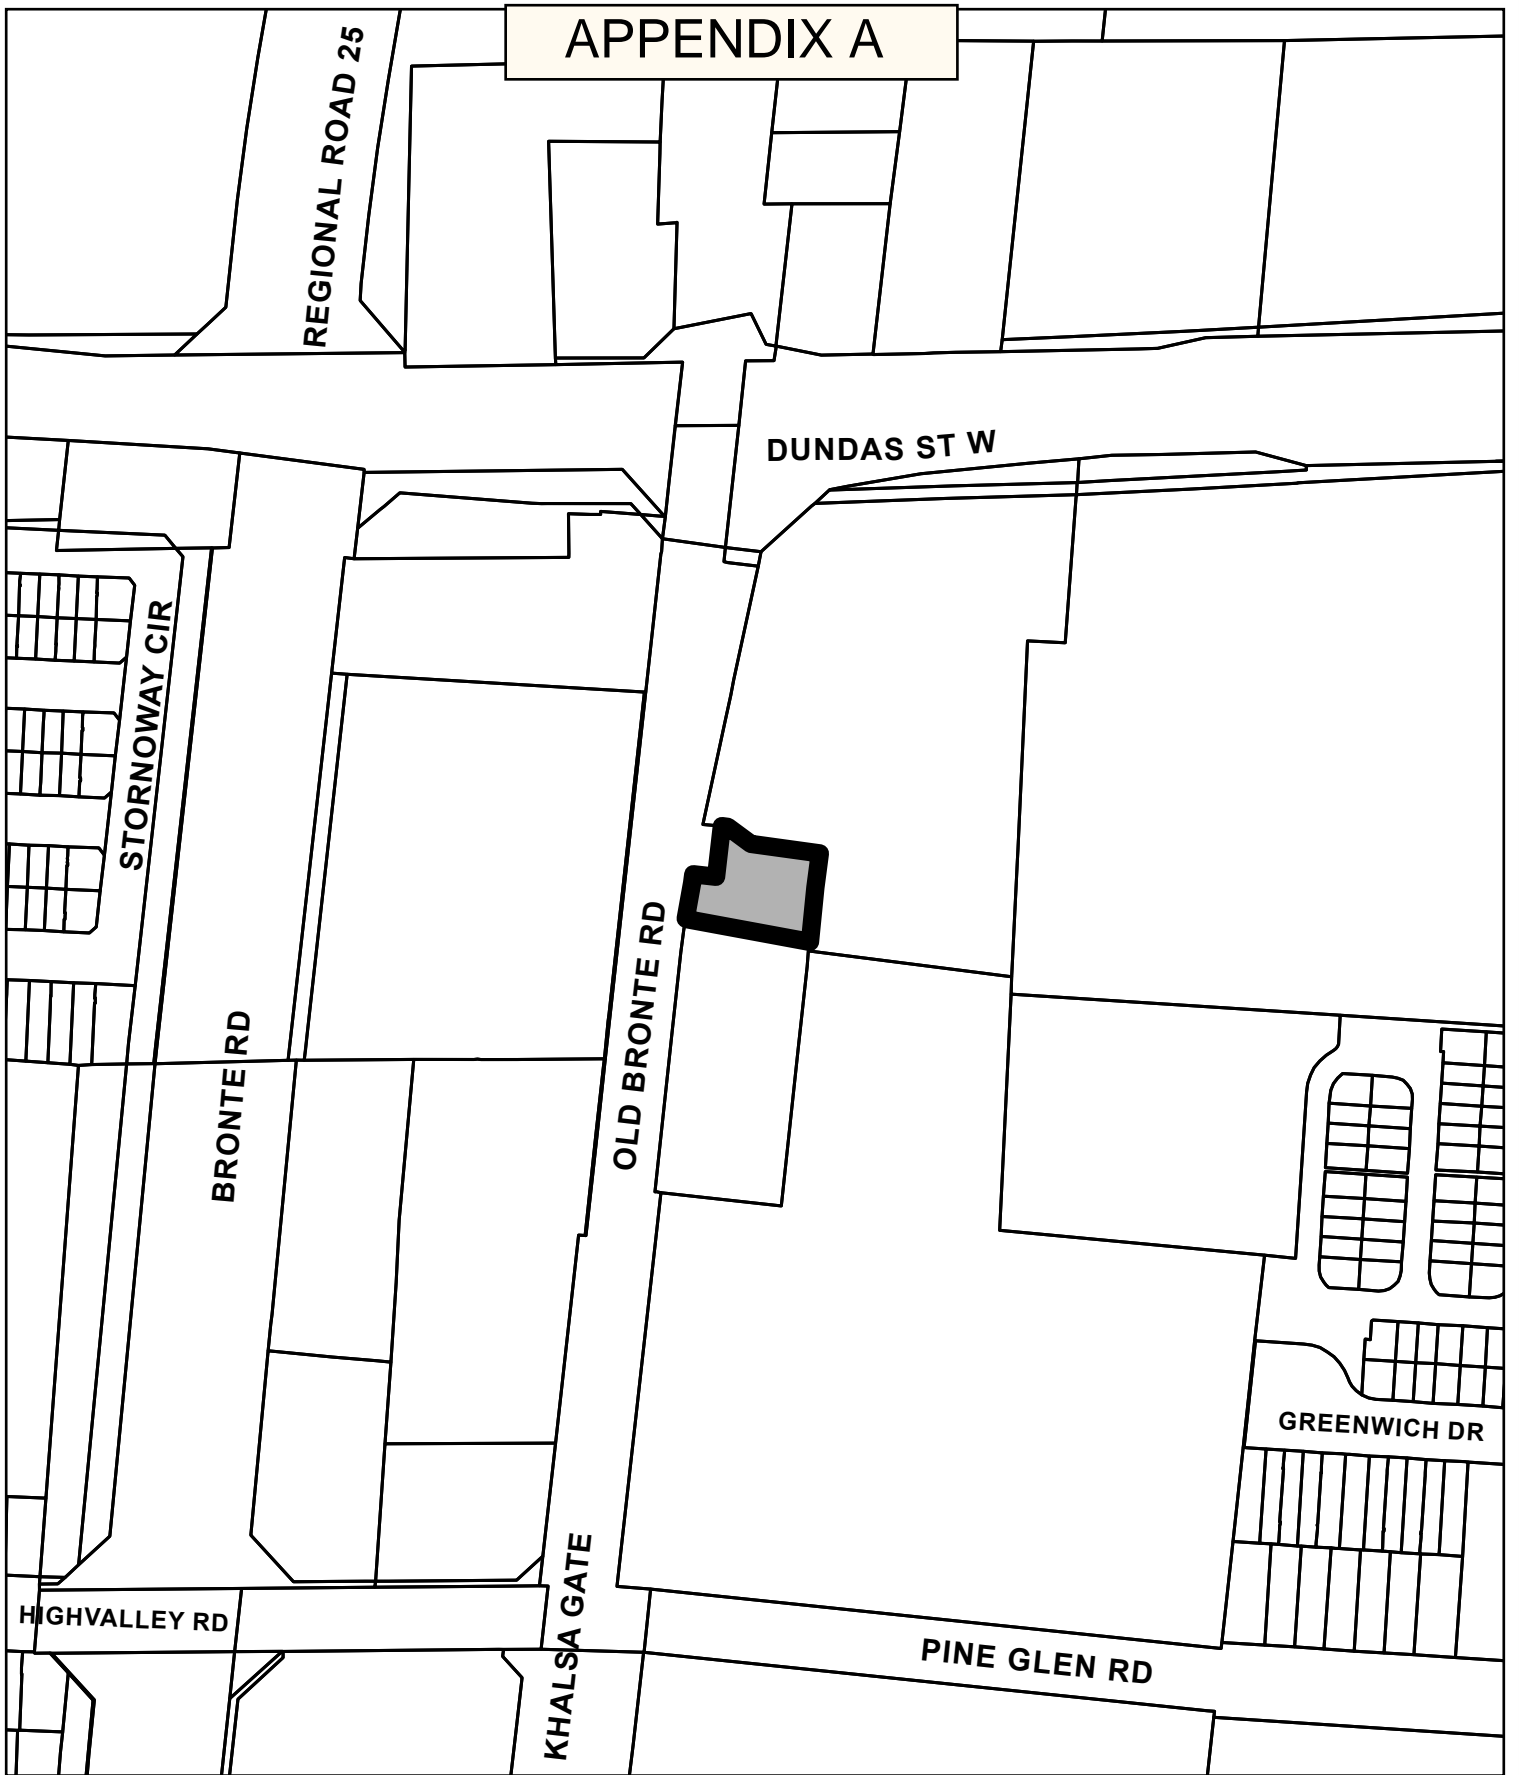

APPENDIX A

0 15 30 60
Meters

2487 Old Bronte Rd

LOCATION

SUBJECT LANDS

Community Development Commission